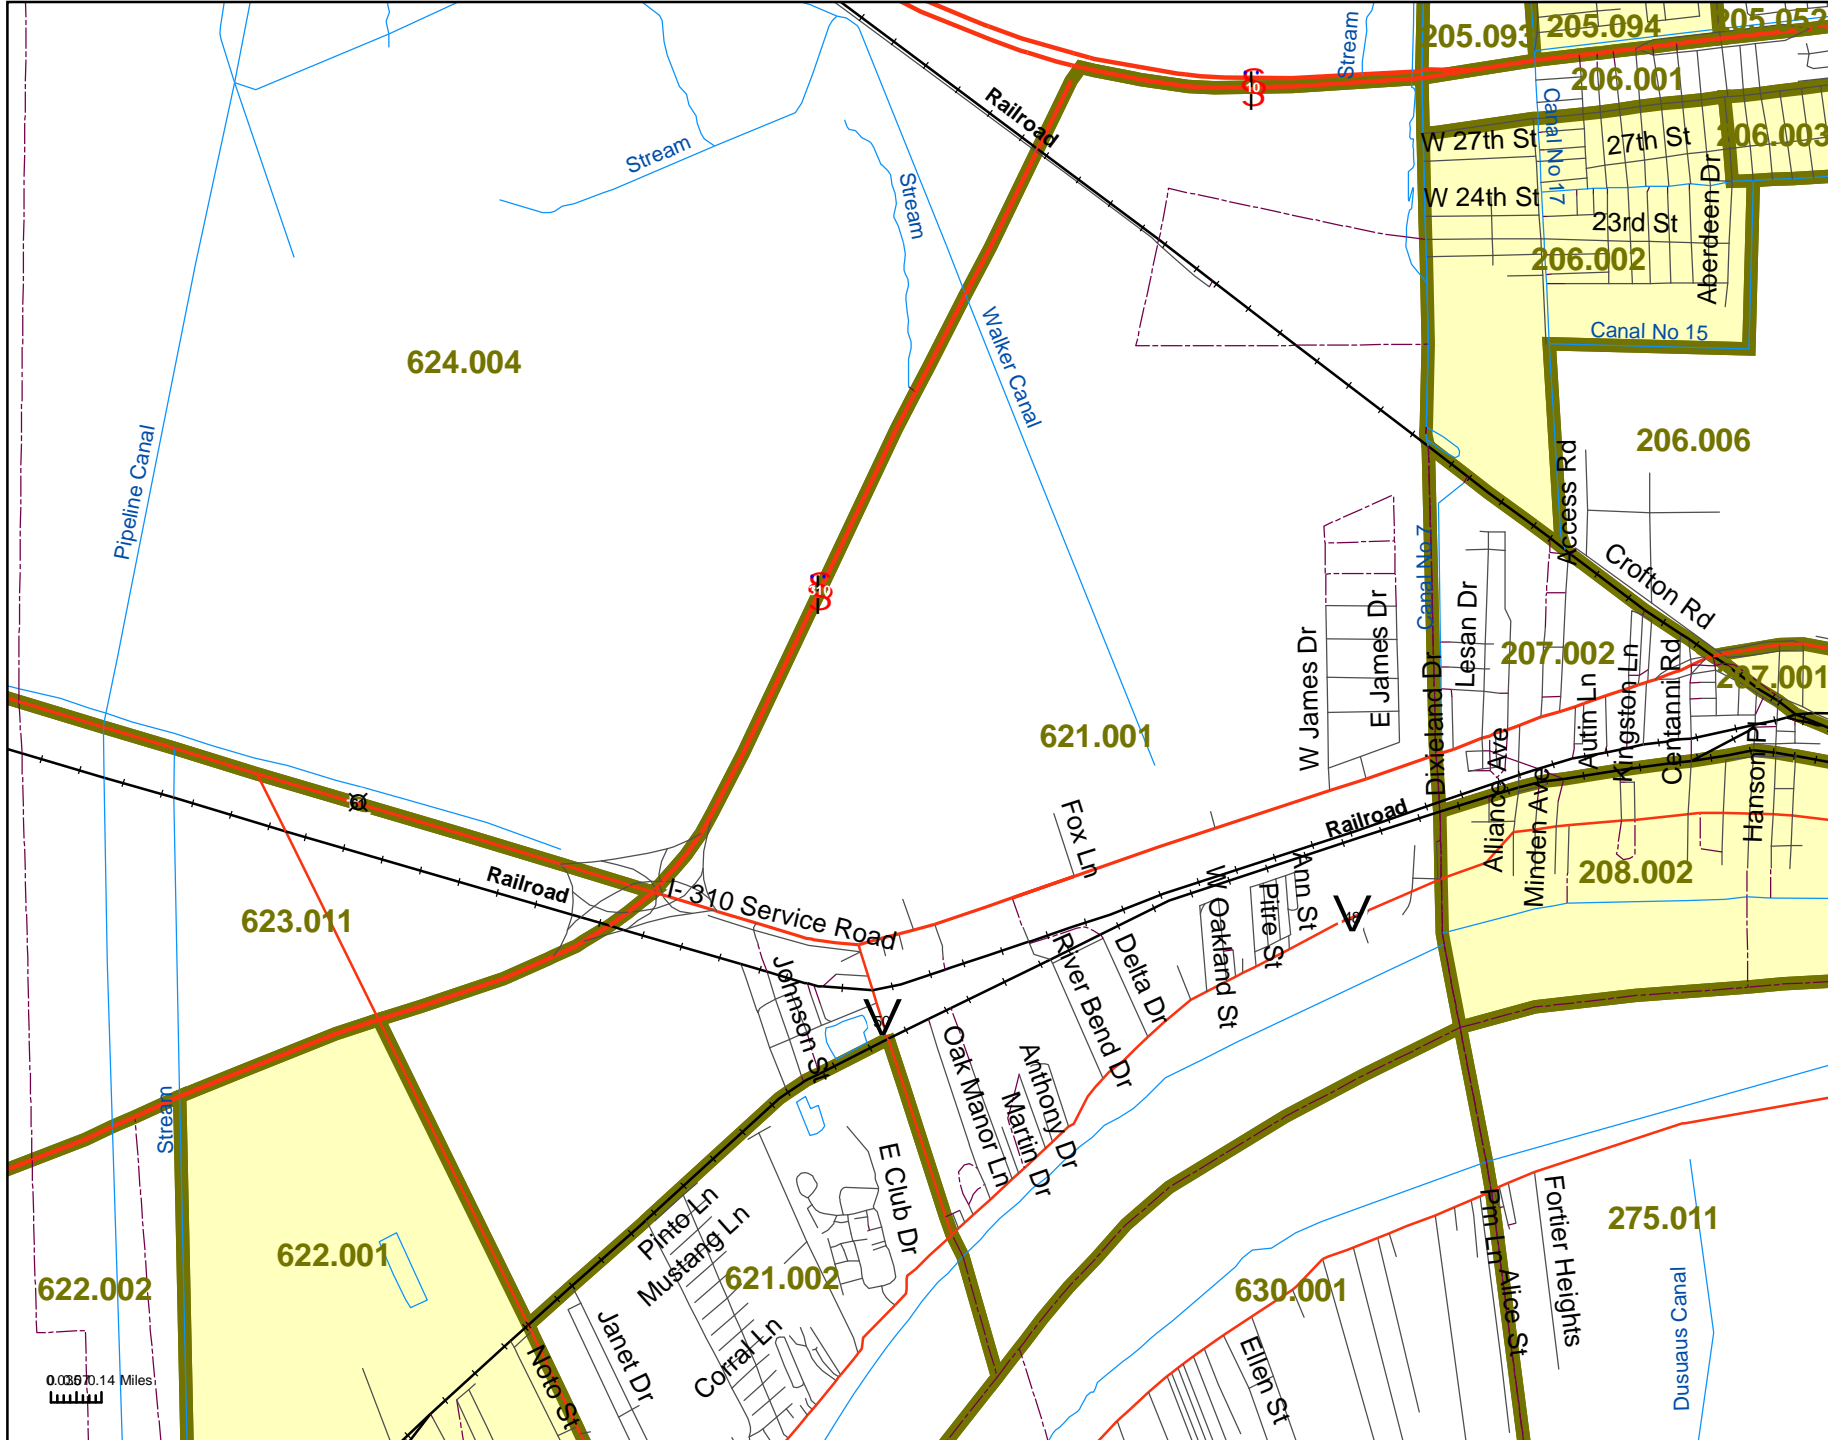

Proposed 2000 Enterprise Zone

SCPCD
 South Central Planning &
 Development Commission
 Post Office Box 1870
 Gray, Louisiana 70359
 Phone: (985) 851-2900

LEGEND

- Interstates
- US Highways
- State Highways
- Local Roads
- Hydrography
- Enterprise Zone

0.0000 0.14 Miles