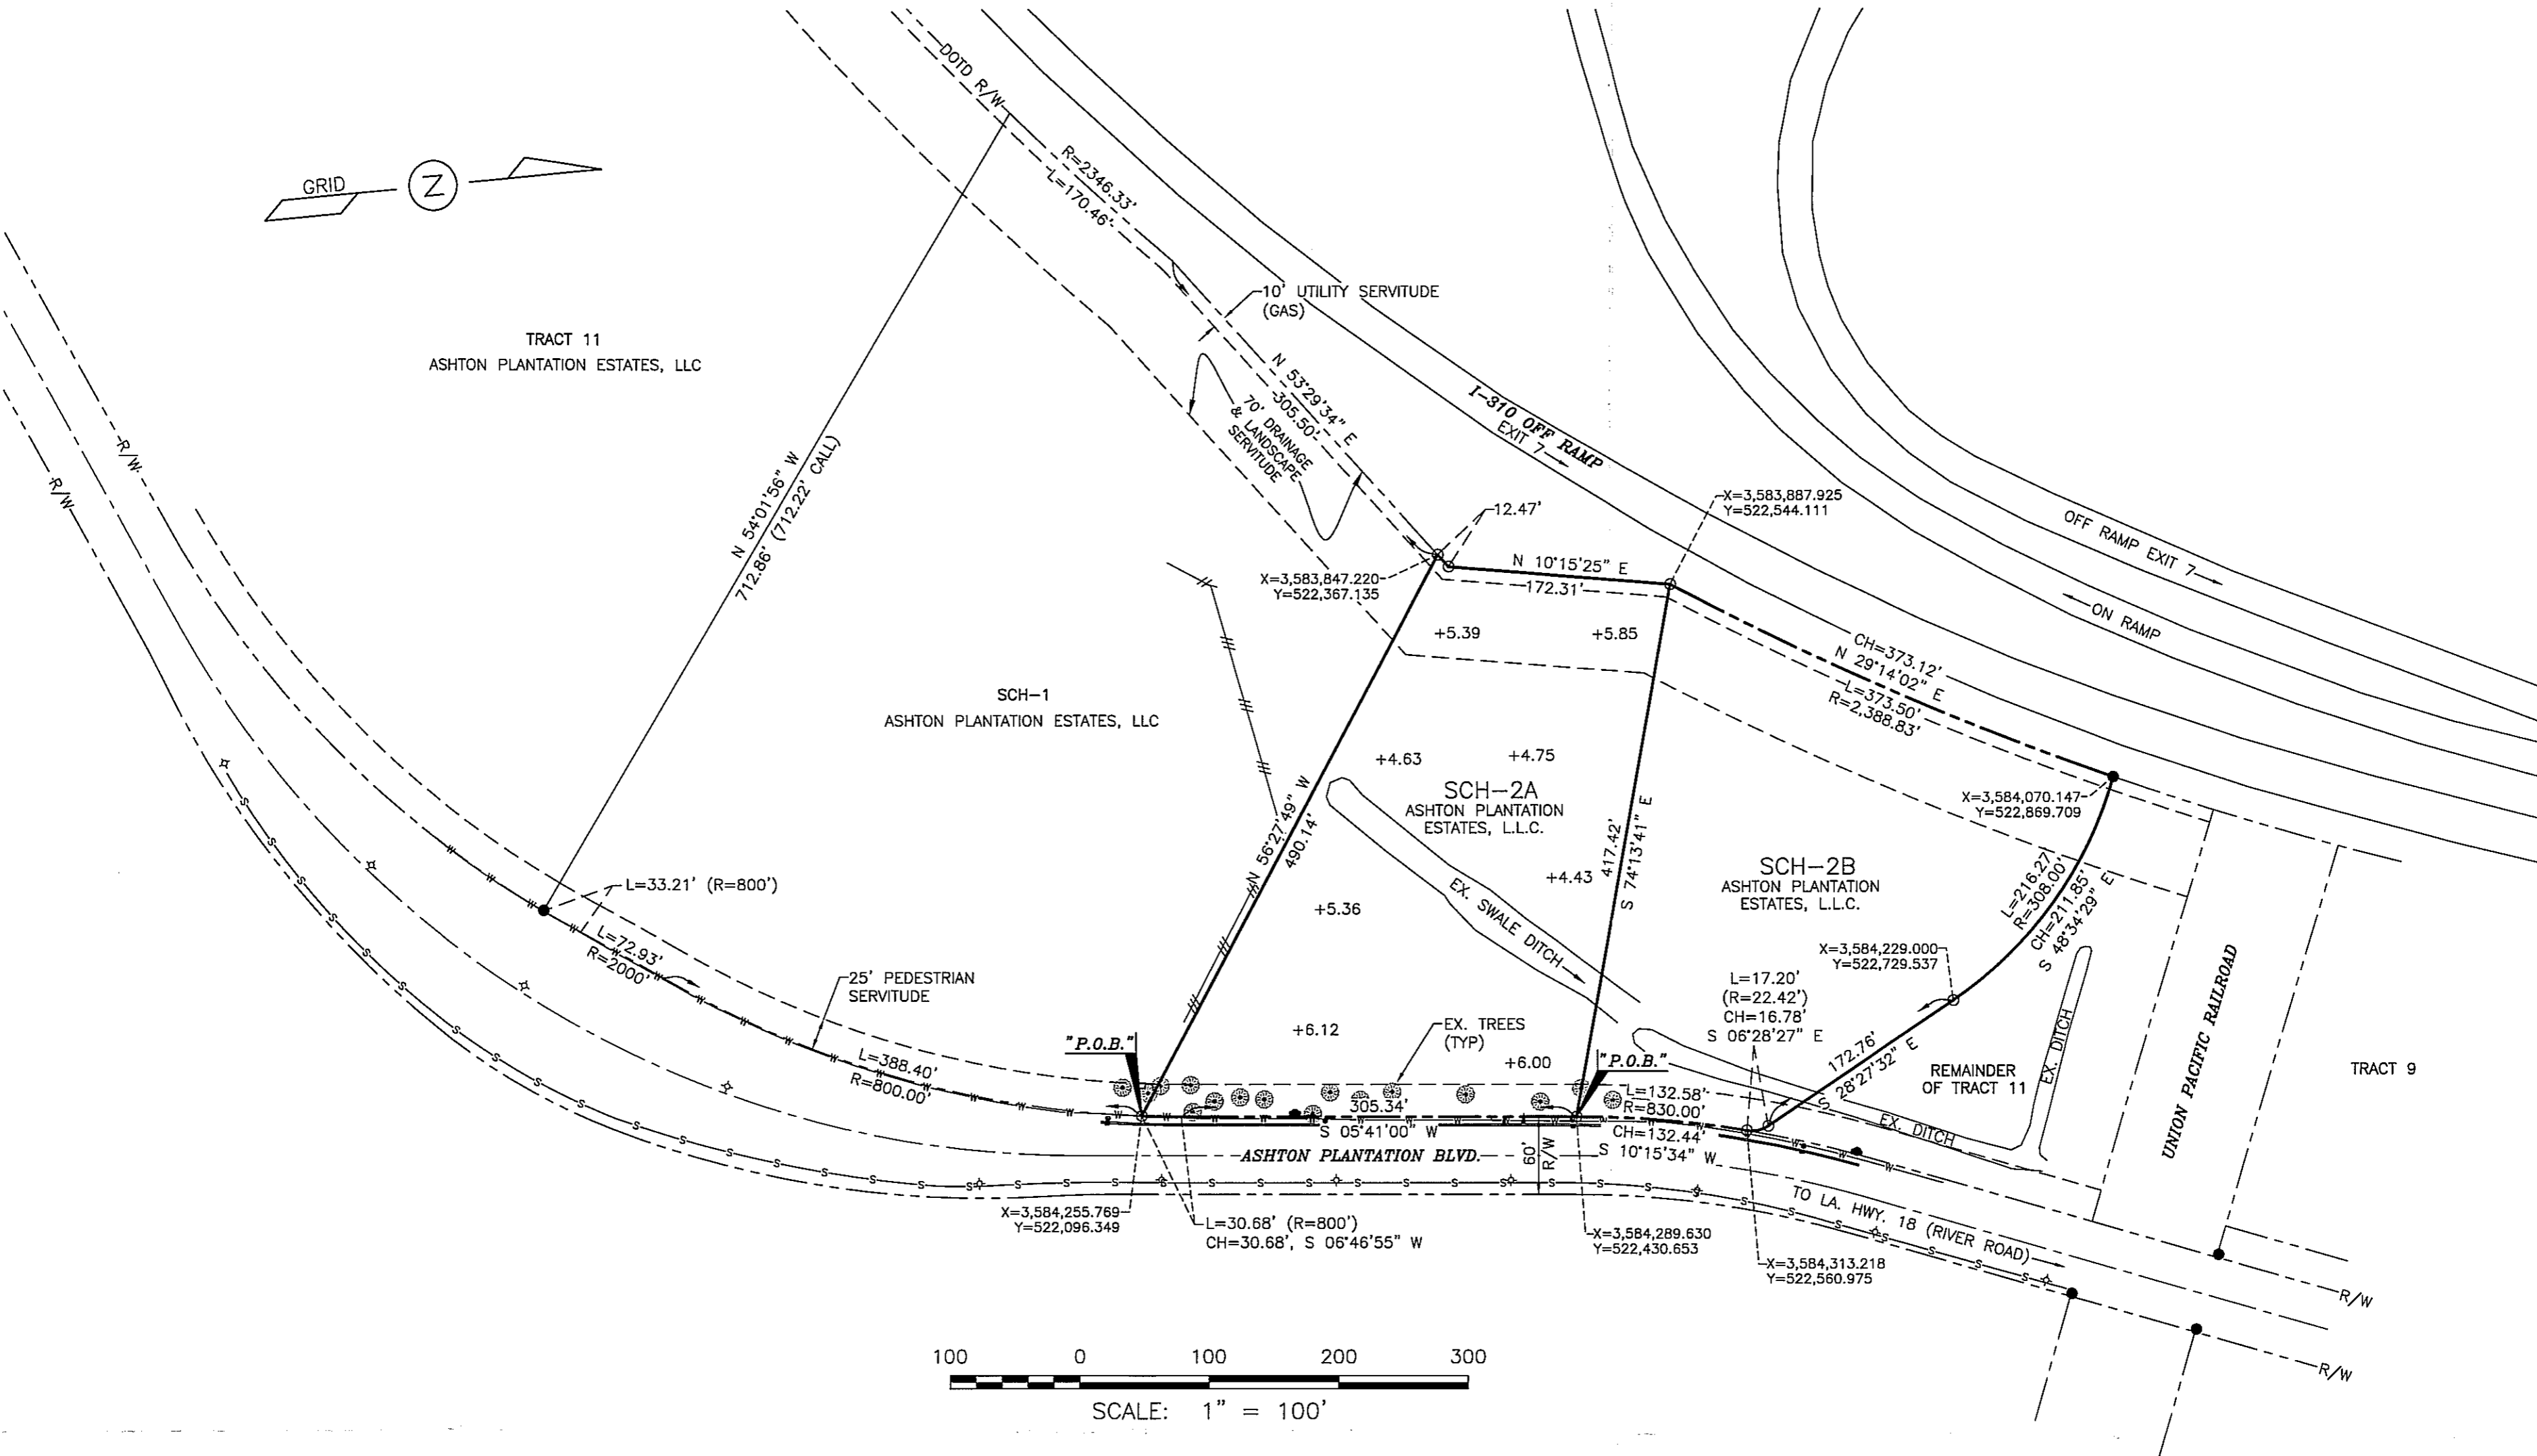

TRACT 11
ASHTON PLANTATION ESTATES, LLC

SCALE: 1" = 100'

LEGEND: