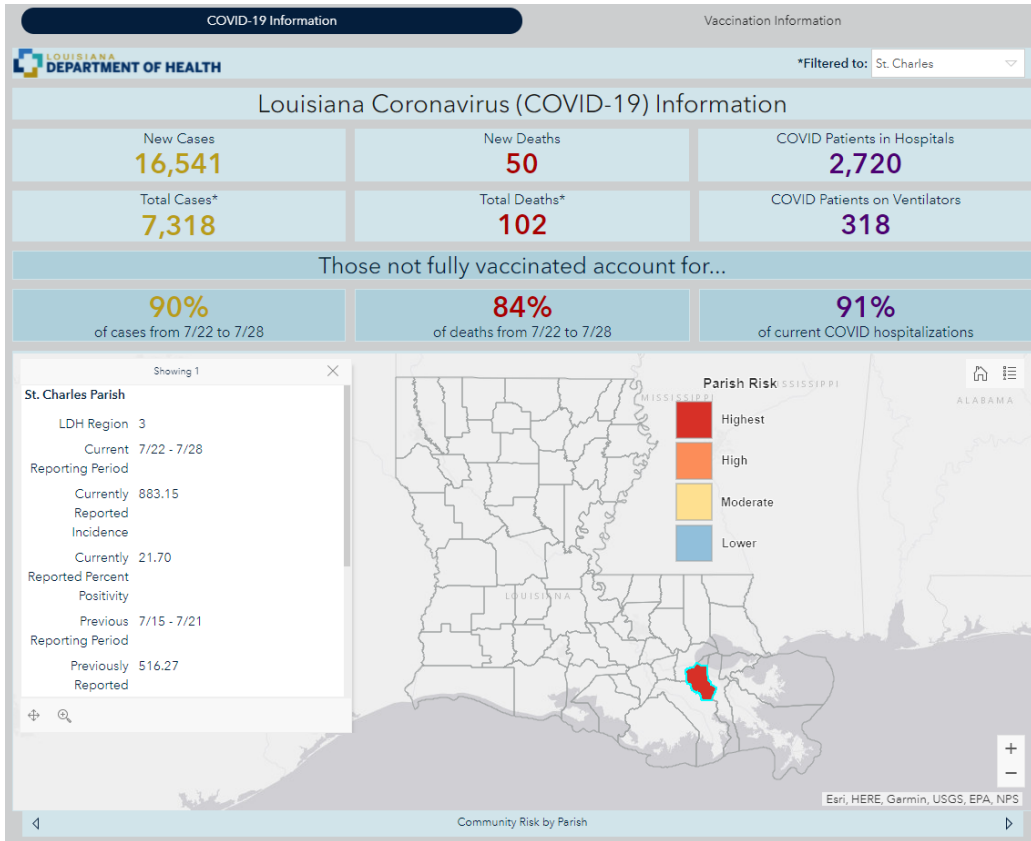

# St. Charles Parish

---

Parish President's Report

August 9, 2021

President Matthew Jewell

# COVID-19 Stats