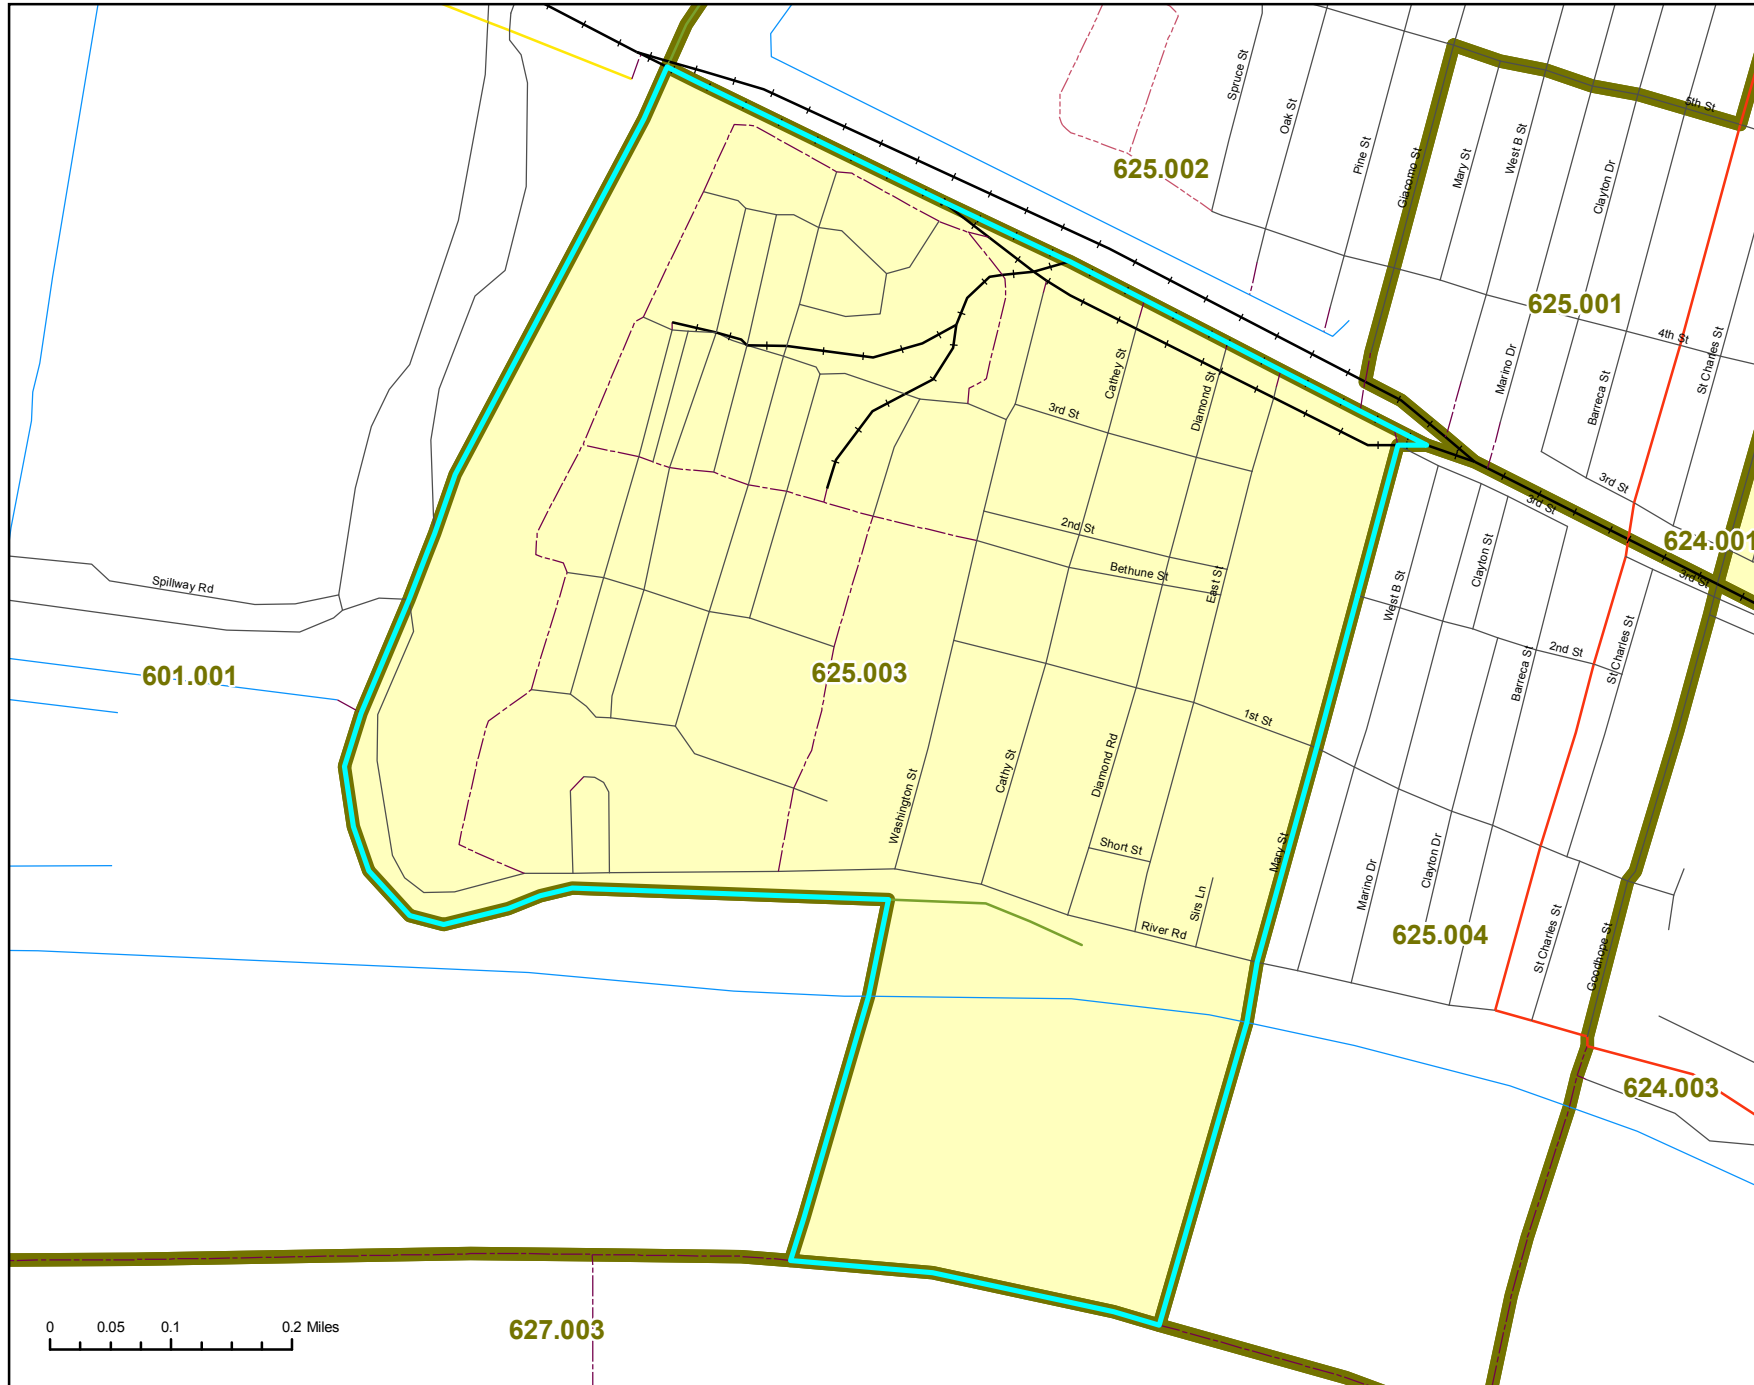

# 2000 Enterprise Zone Map

**SCPDC**  
South Central Planning &  
Development Commission  
Post Office Box 1870  
Gray, Louisiana 70359  
Phone: (985) 851-2900

- LEGEND**
- Interstates
  - US Highways
  - State Highways
  - Local Roads
  - Hydrography
  - Enterprise Zone

**ST. CHARLES PARISH**

**LOUISIANA**