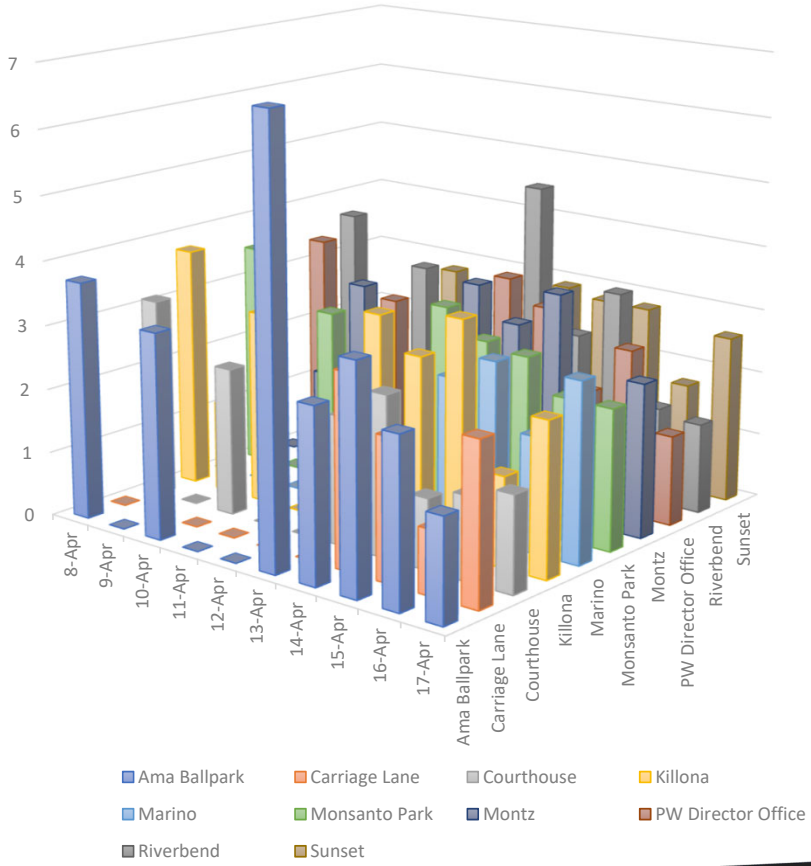

St. Charles Parish

Parish President's Report

April 19, 2021

President Matthew Jewell

March 24 Rain Event

Rainfall Totals

Top-10 Daily Rainfall Amounts		
INCHES	LOCATION	DATE
6.84	Ama	4/13/2021
4.7	Riverbend	4/8/2021
3.74	Ama	4/8/2021
3.71	Riverbend	4/8/2021
3.64	Ama	4/15/2021
3.5	Monsanto	4/8/2021
3.36	Killona	4/13/2021
2.974	Killona	4/8/2021
2.57	Public Works	4/13/2021
2.552	EOC	4/13/2021

Ama Ballpark - April 8 (3.74 Inches)

Riverbend- April 8 (3.71 Inches)

Ama Ballpark - April 13 (6.84 Inches)

Riverbend - April 13 (4.7 Inches)

Ama Ballpark- April 15 (3.64 Inches)

St. Charles Parish Coronavirus (COVID-19) Information Da...