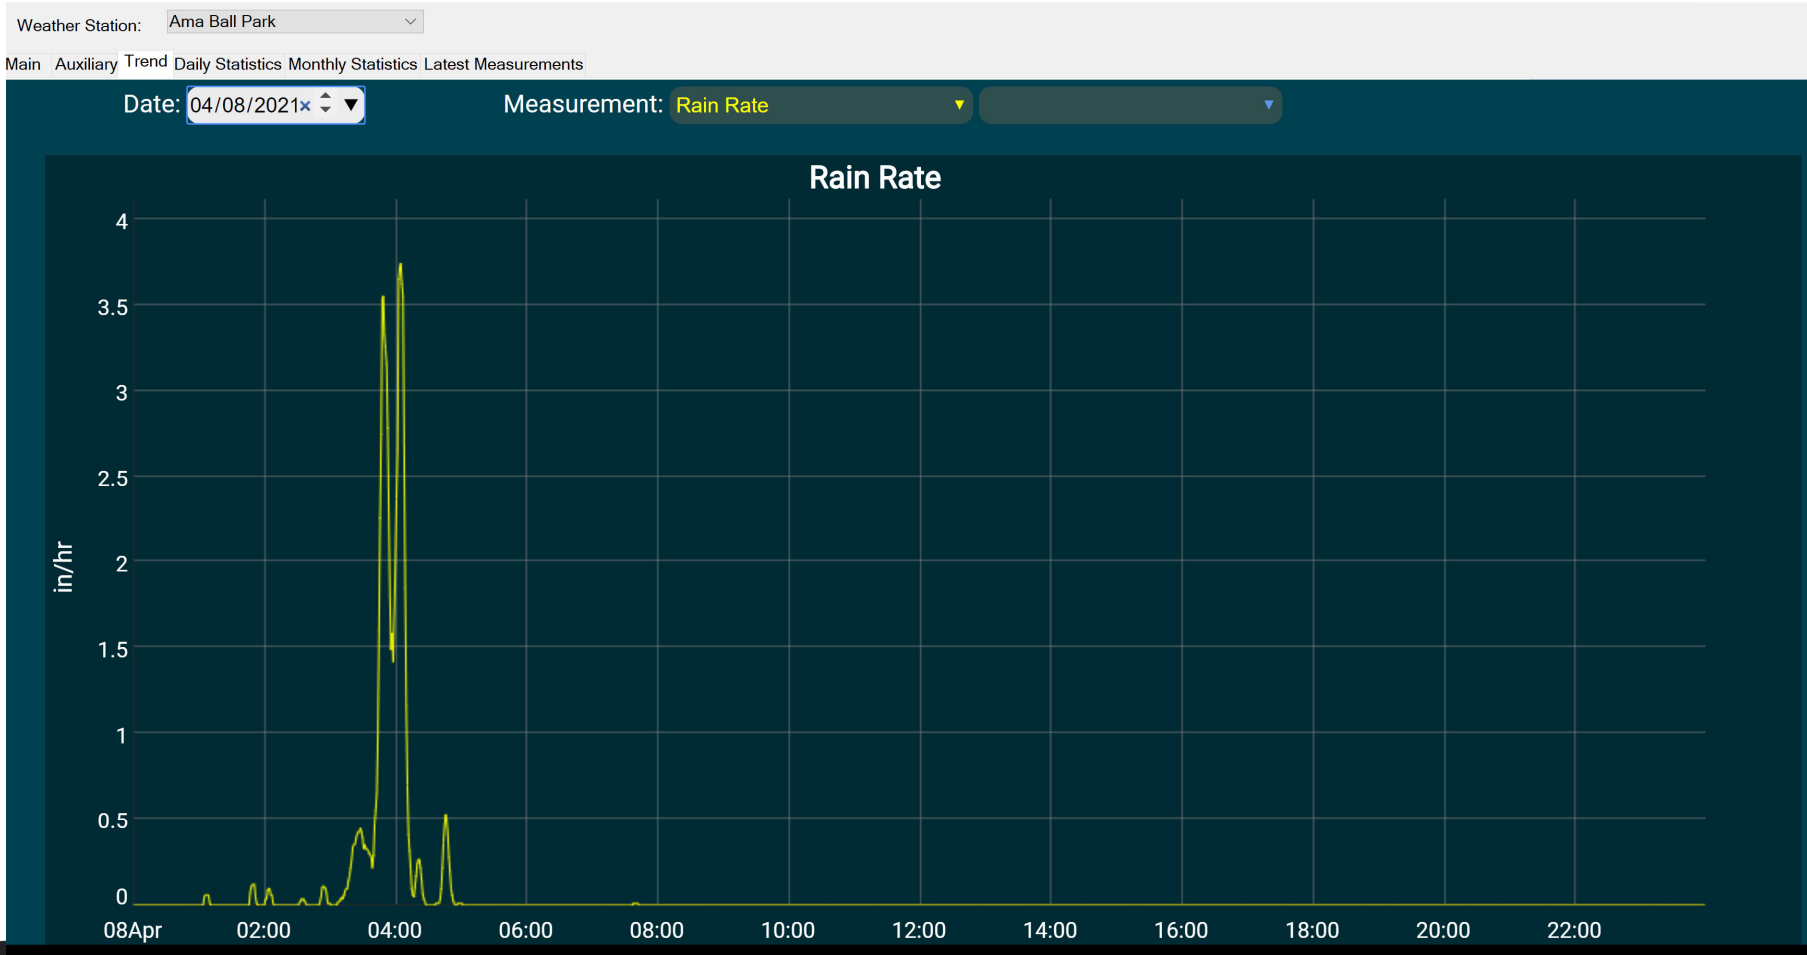

Ama Ballpark - April 8 (3.74 Inches)