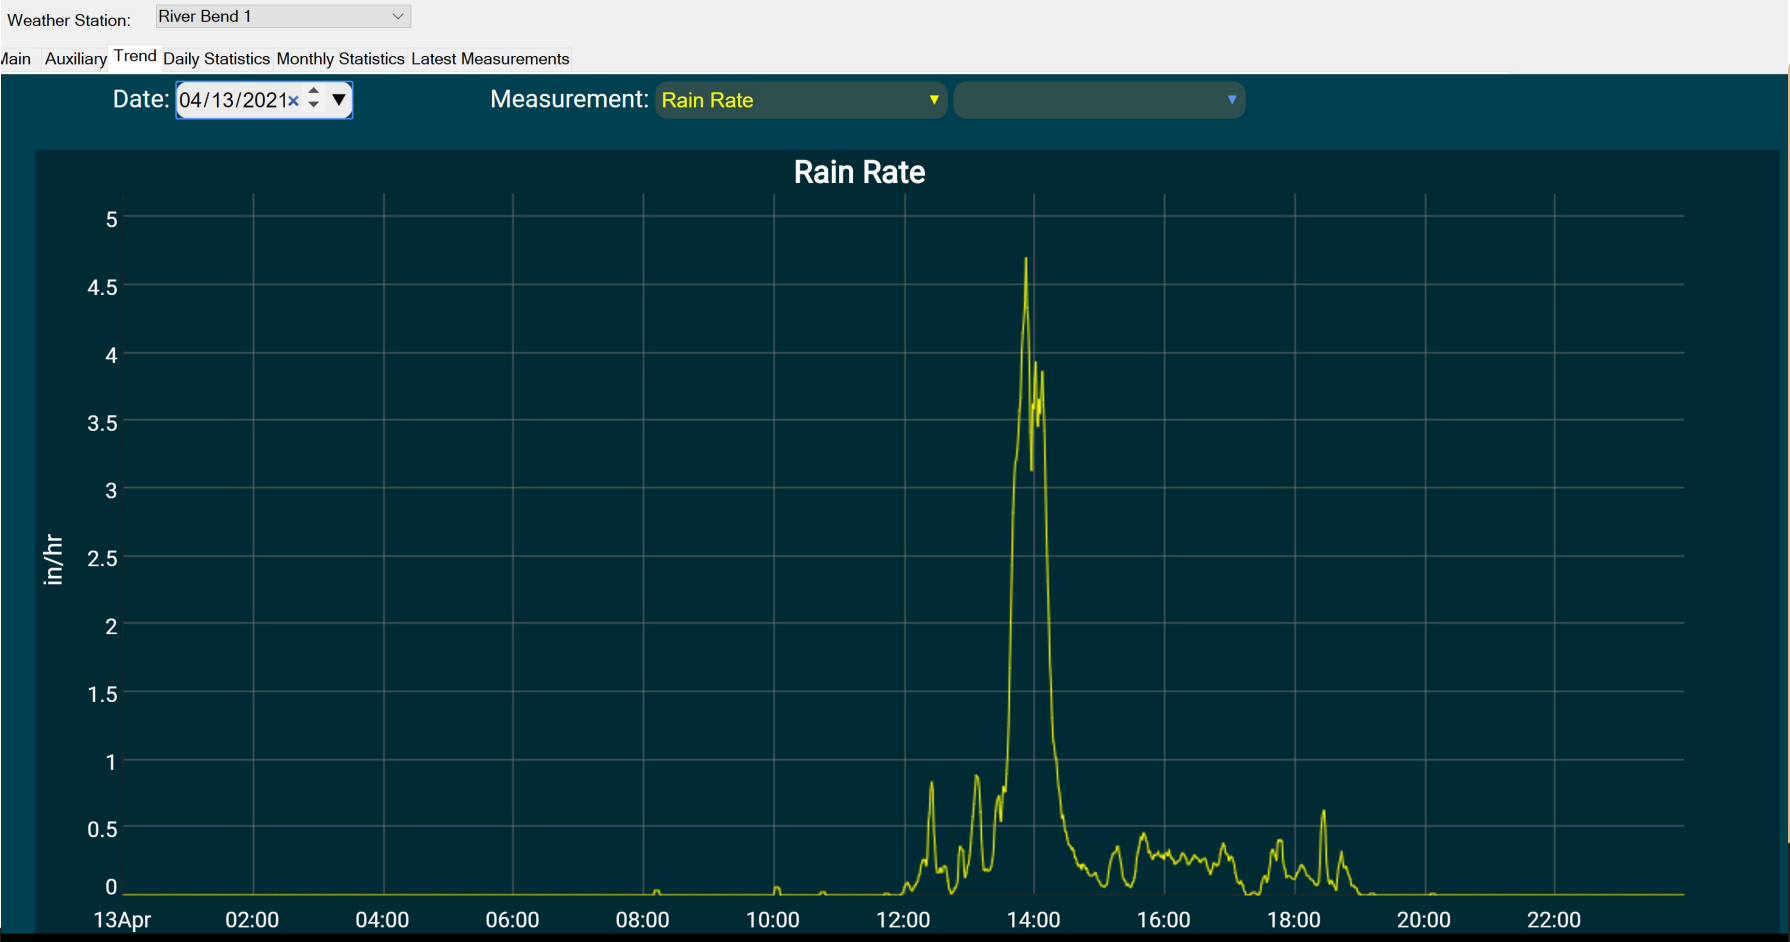

Ama Ballpark - April 8 (3.74 Inches)

Riverbend- April 8 (3.71 Inches)

Ama Ballpark - April 13 (6.84 Inches)

Riverbend - April 13 (4.7 Inches)

Ama Ballpark- April 15 (3.64 Inches)

St. Charles Parish Coronavirus (COVID-19) Information Da...

April 19, 2021

Parish-Wide Statistics

Week 1

Week 2 Positivity

Total Positive Cases
 5,337

Total Deaths
 87

March 25, 2021 - March 31, 2021

2.1%