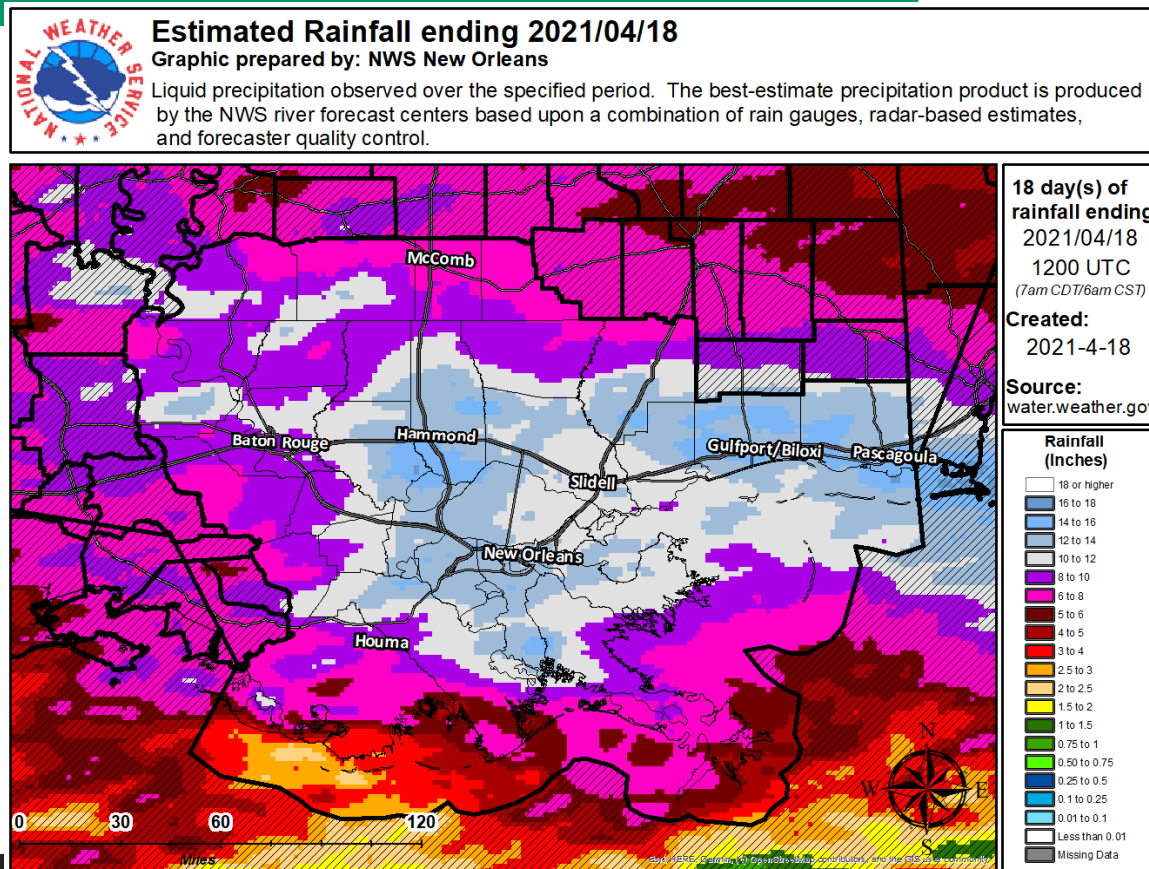

St. Charles Parish

Parish President's Report

April 19, 2021

President Matthew Jewell

March 24 Rain Event

Rainfall Totals

Top-10 Daily Rainfall Amounts		
INCHES	LOCATION	DATE
6.84	Ama	4/13/2021
4.7	Riverbend	4/8/2021
3.74	Ama	4/8/2021
3.71	Riverbend	4/8/2021
3.64	Ama	4/15/2021
3.5	Monsanto	4/8/2021
3.36	Killona	4/13/2021
2.974	Killona	4/8/2021
2.57	Public Works	4/13/2021
2.552	EOC	4/13/2021