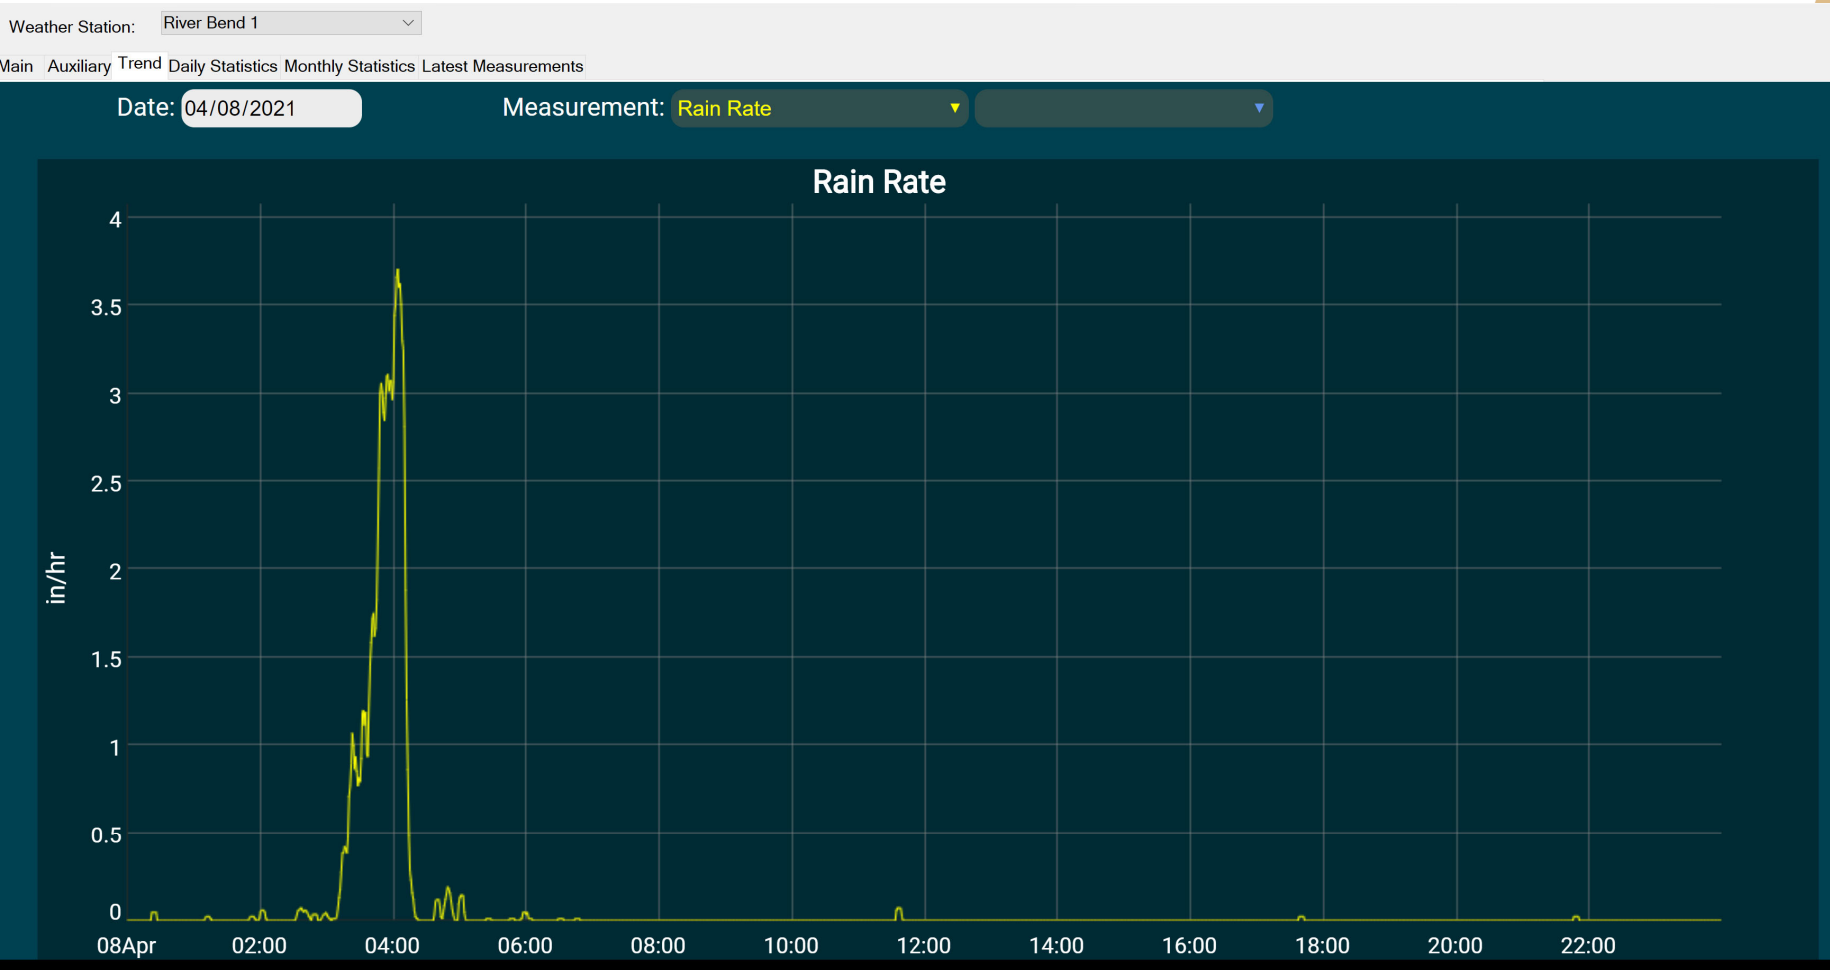

Riverbend- April 8 (3.71 Inches)