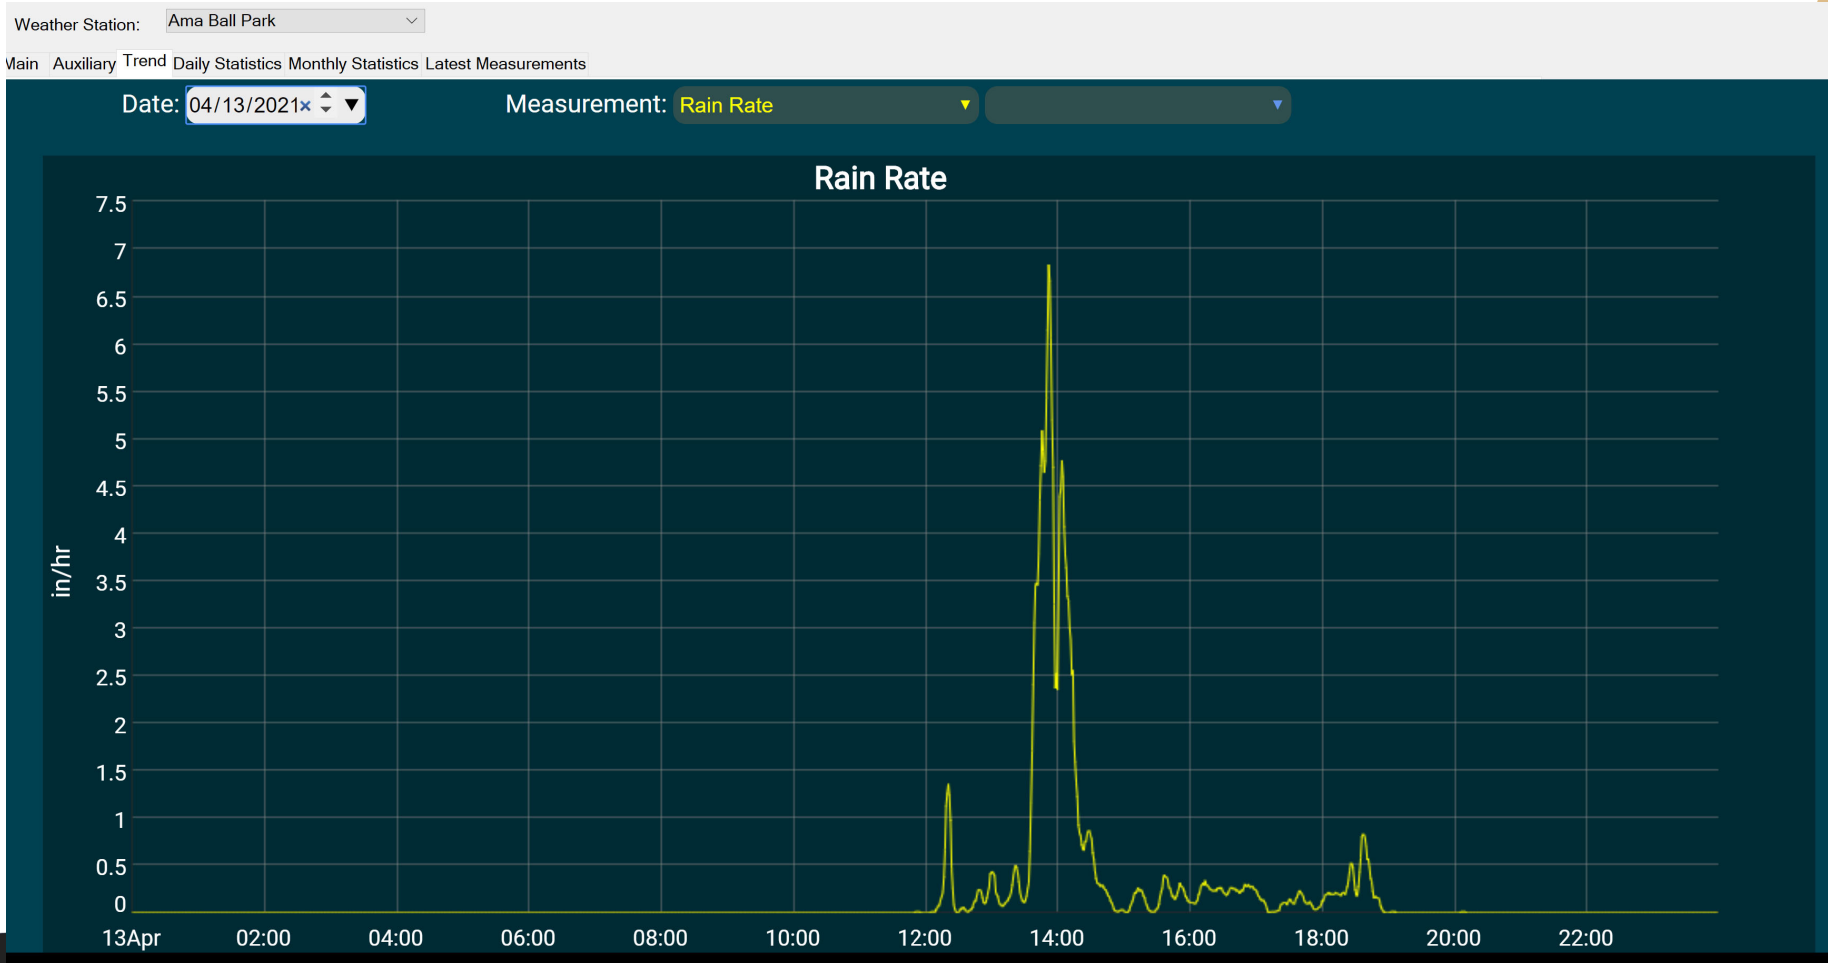

St. Charles Parish

Parish President's Report

April 19, 2021

President Matthew Jewell

March 24 Rain Event

Rainfall Totals

Top-10 Daily Rainfall Amounts		
INCHES	LOCATION	DATE
6.84	Ama	4/13/2021
4.7	Riverbend	4/8/2021
3.74	Ama	4/8/2021
3.71	Riverbend	4/8/2021
3.64	Ama	4/15/2021
3.5	Monsanto	4/8/2021
3.36	Killona	4/13/2021
2.974	Killona	4/8/2021
2.57	Public Works	4/13/2021
2.552	EOC	4/13/2021

Ama Ballpark - April 8 (3.74 Inches)

Riverbend- April 8 (3.71 Inches)

Ama Ballpark - April 13 (6.84 Inches)

Riverbend - April 13 (4.7 Inches)

Ama Ballpark- April 15 (3.64 Inches)

St. Charles Parish Coronavirus (COVID-19) Information Da...