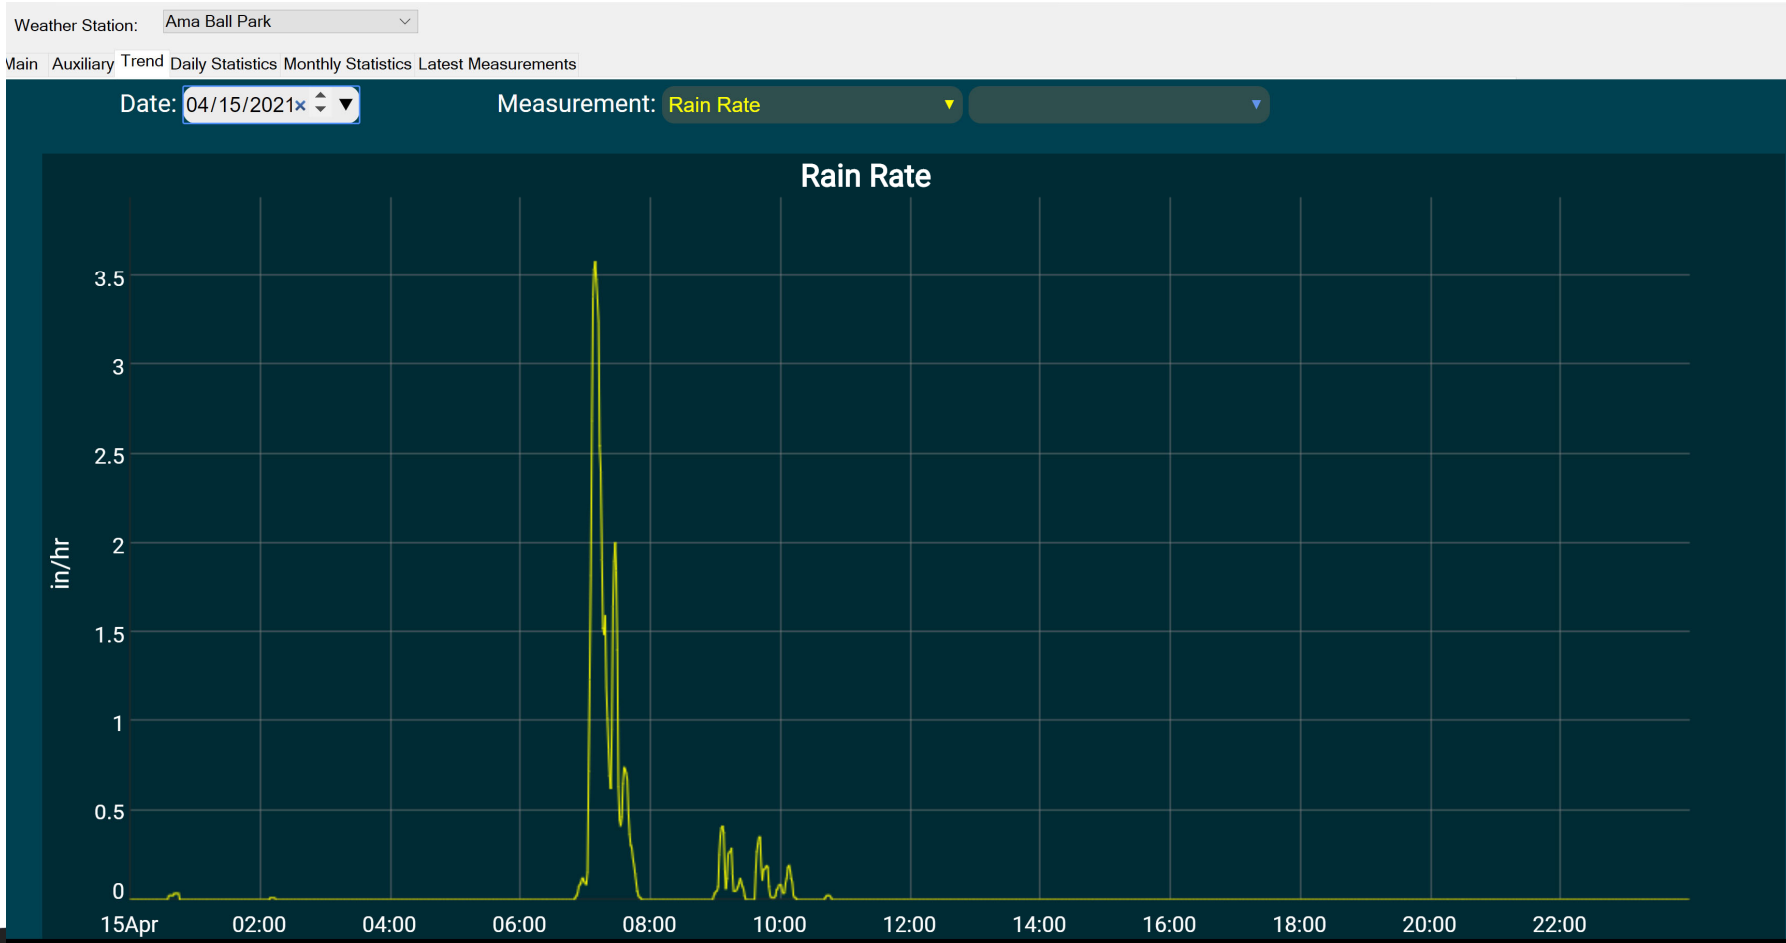

Ama Ballpark - April 8 (3.74 Inches)

Riverbend- April 8 (3.71 Inches)

Ama Ballpark - April 13 (6.84 Inches)

Riverbend - April 13 (4.7 Inches)

Ama Ballpark- April 15 (3.64 Inches)

St. Charles Parish Coronavirus (COVID-19) Information Da...