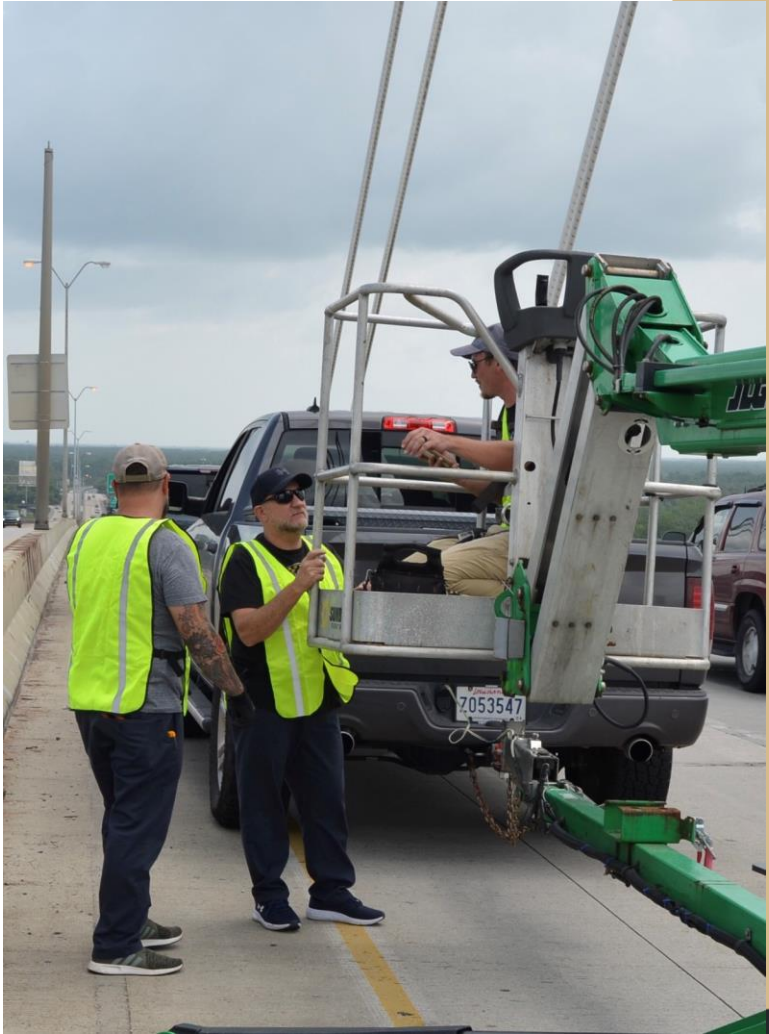

Hale Boggs Bridge Lighting