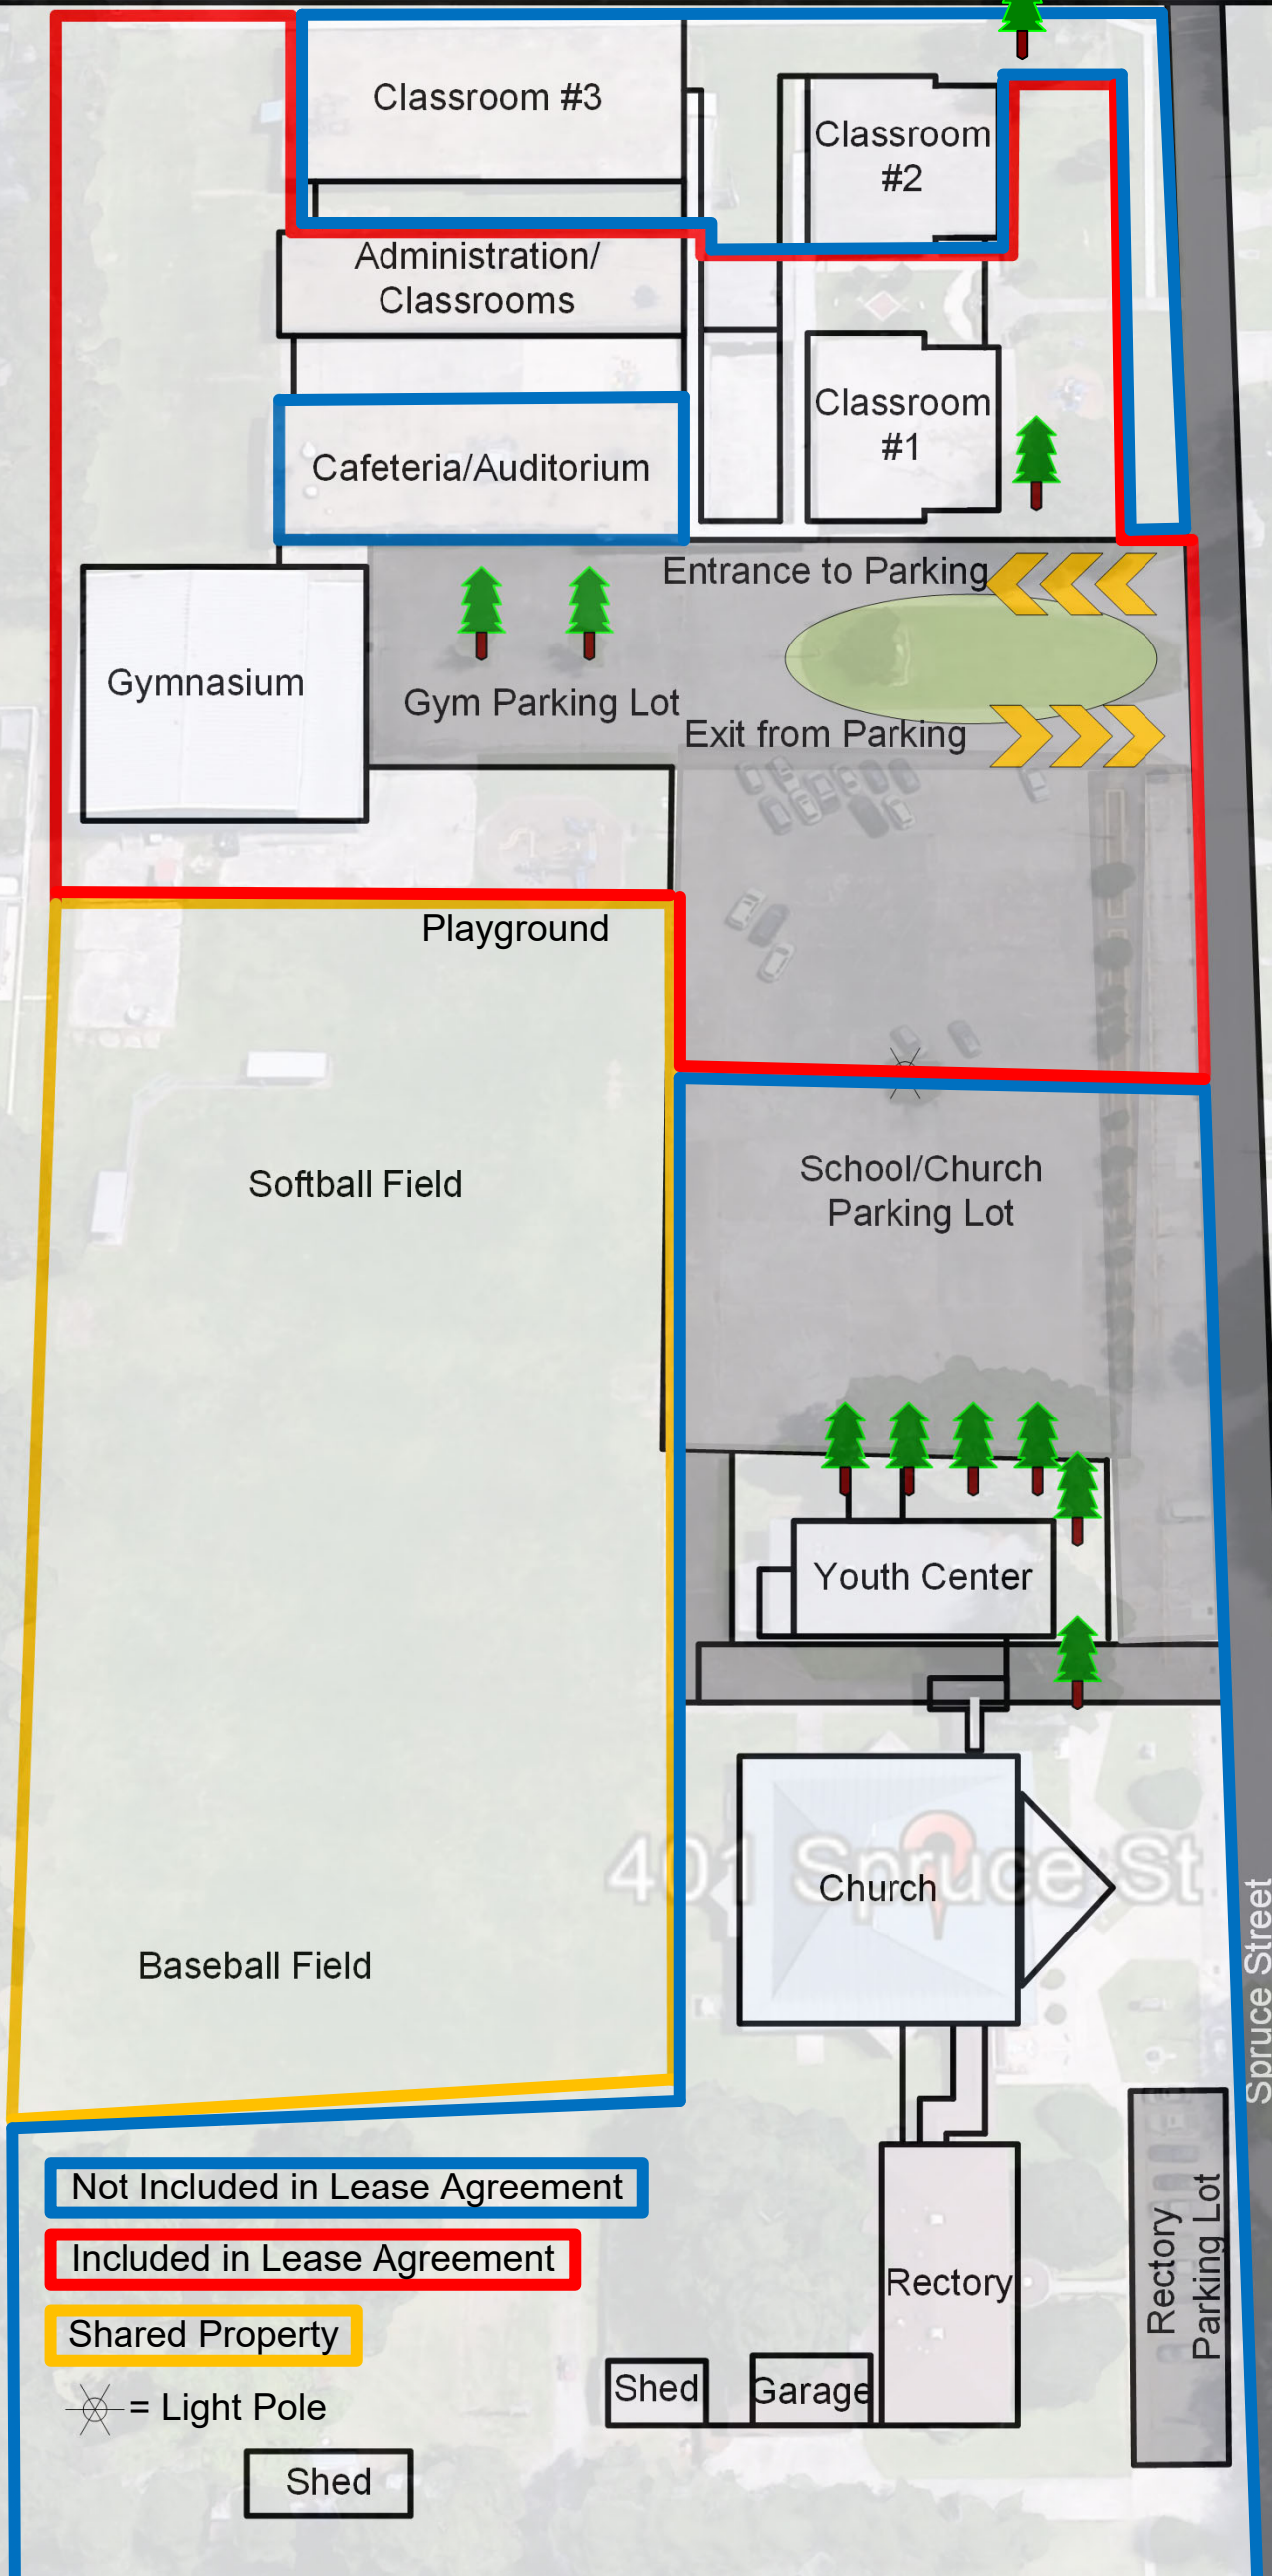

Exhibit "A"

Sacred Hearth School/Church Property

401 Spruce Street
Norco, LA 70079
St. Charles Parish

Fifth Street

Fourth Street

Spruce Street