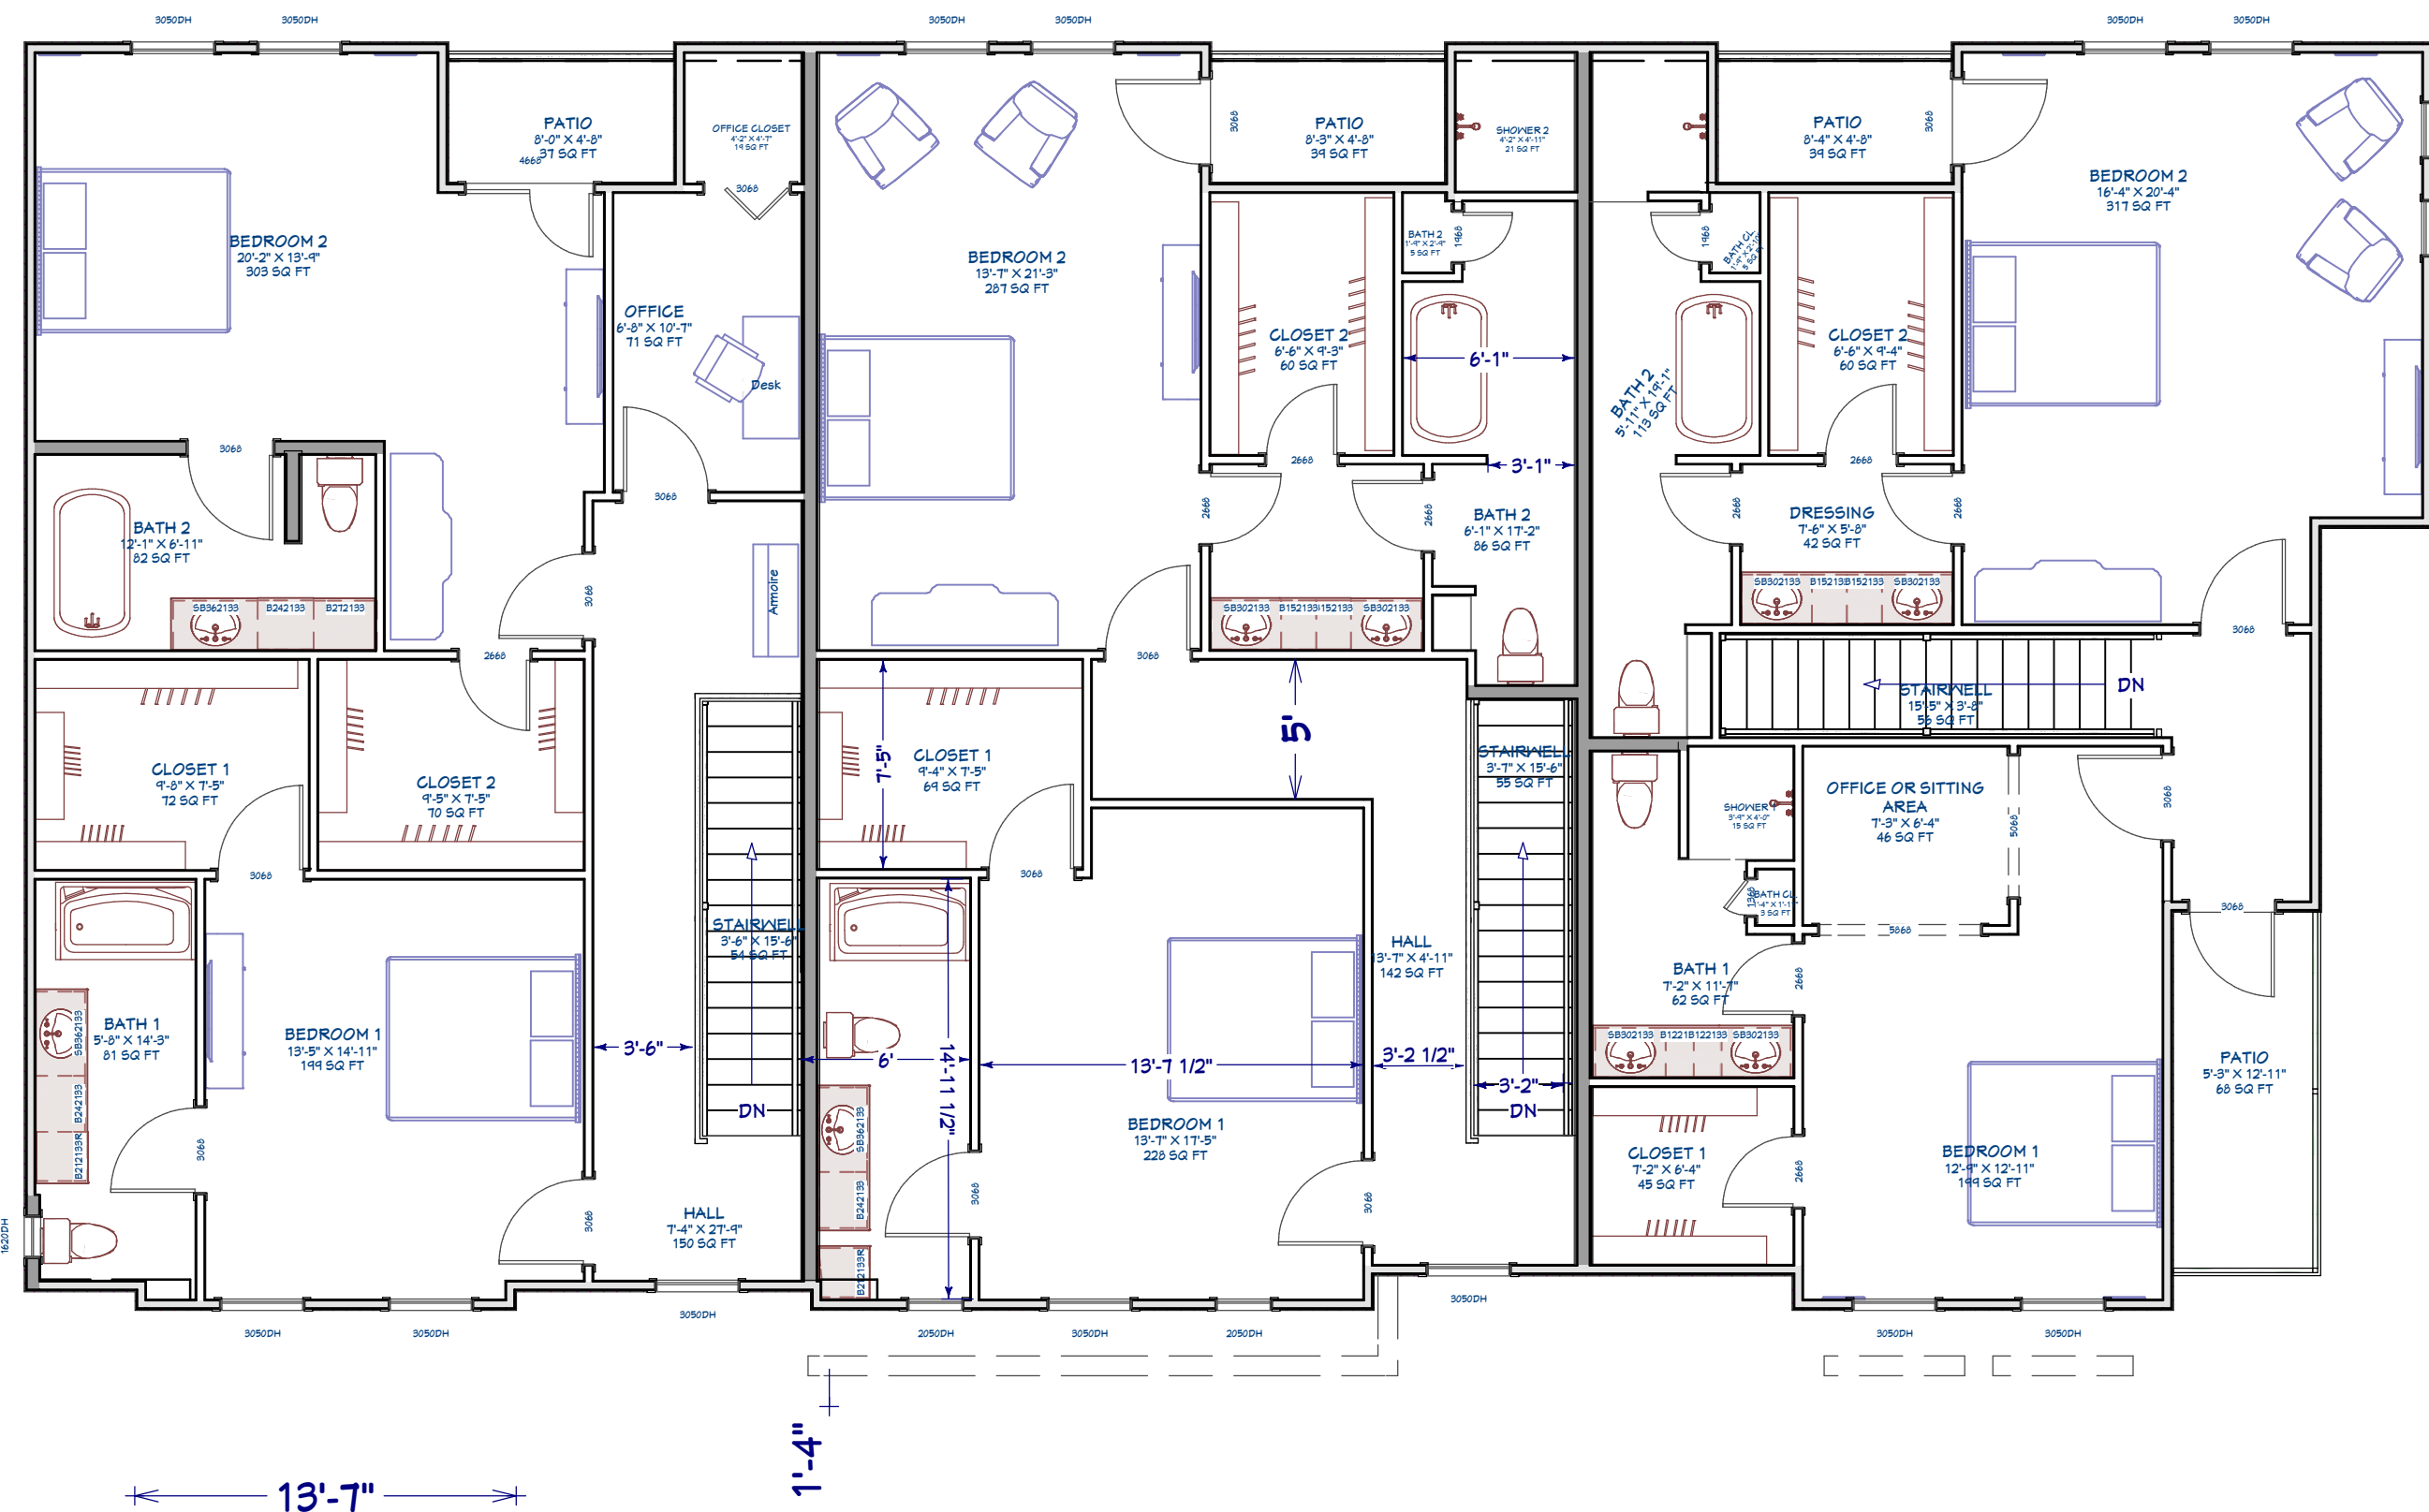

CA 254
June 7, 2021

A-2
of 5 sheets

Proposed Plan - Floor 2

SCALE 5/32" = 1' - 0"

Proposed Plan - Floor 1

SCALE 1/8" = 1' - 0"

John E. Campo, Architect
105 Ducocoyet Drive
Destrehan, LA 70047
(985) 764-8959