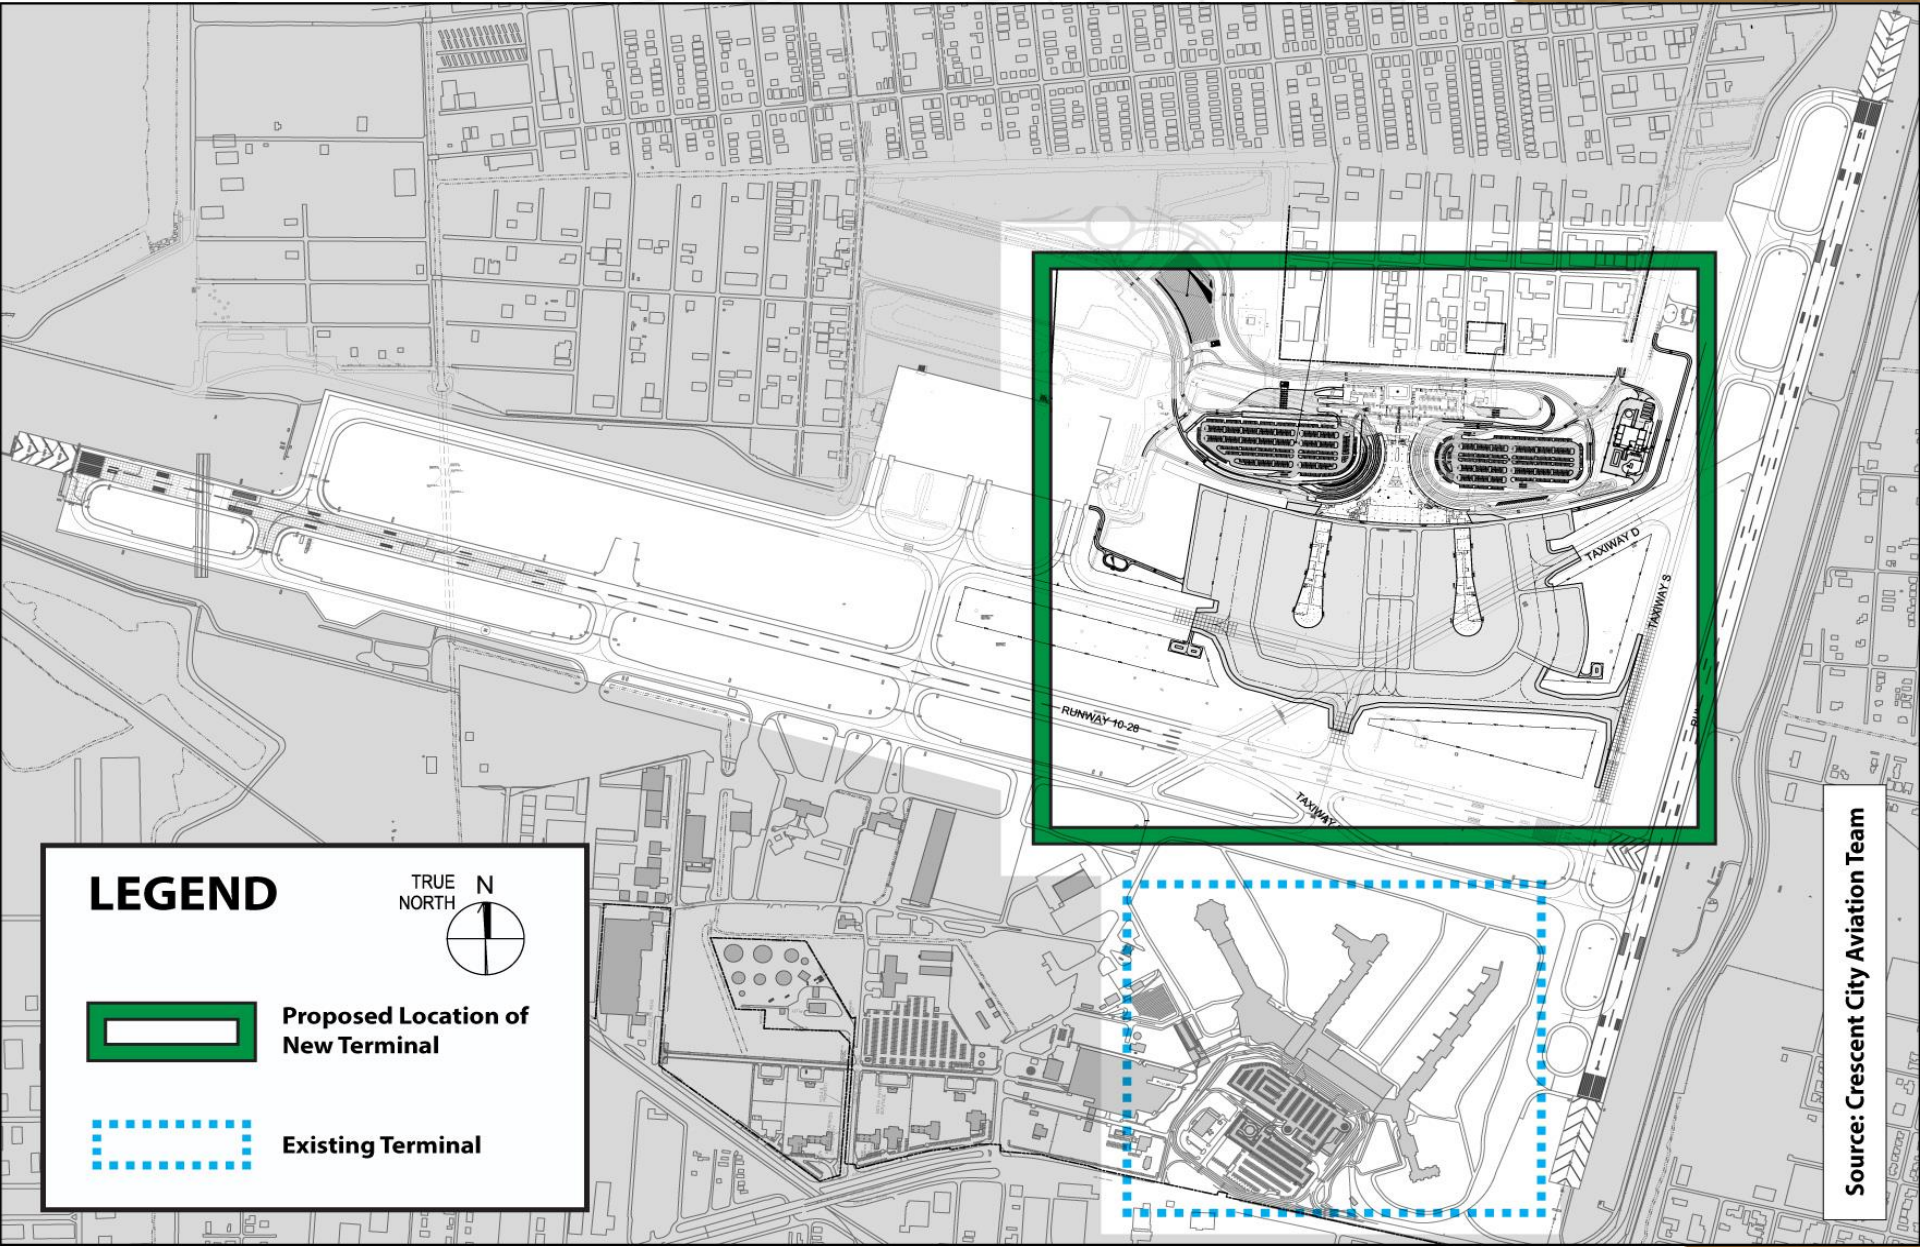

St. Charles Parish Airport Update

May 18, 2015

North Terminal Program

Design Status

Project	Status	Completion
Detailed Programming	Completed January 17, 2014.	Complete
Schematic Design	Kick off meeting held January 23, 2014 Completed July 31, 2014	Complete
Design Development	Kick off August 13, 2014 Completed February 6, 2015	Complete
Construction Documents	Kick off February 9, 2015 30% Submittal March 13, 2015 60% Submittal April 17, 2015 95% Submittal May 29, 2015 100% Submittal June 30, 2015	June, 2015

North Terminal Program

Site Location

LEGEND

TRUE NORTH
N
↑

 Proposed Location of New Terminal

 Existing Terminal

Source: Crescent City Aviation Team

North Terminal Program

Site Plan

North Terminal Program

Aerial View

North Terminal Program

Concourse View

North Terminal Program

Restroom

**World Class Airport
for a
World Class City**