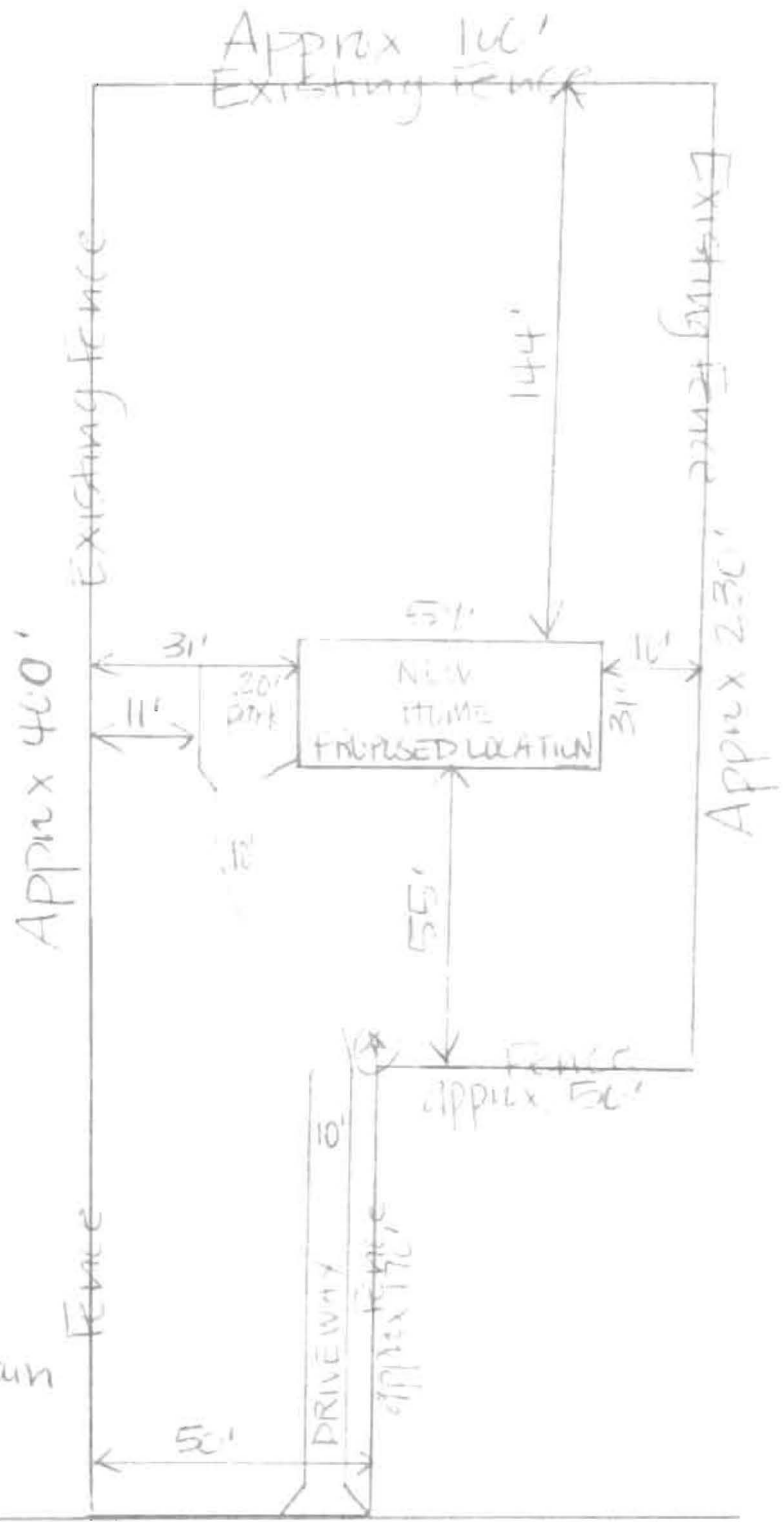

8/11/17

158 WISNER STREET

Proposed
 Plot Plan
 David Price
 158 Wisner St.
 Paradise, LA
 70080
 St. Charles Parish