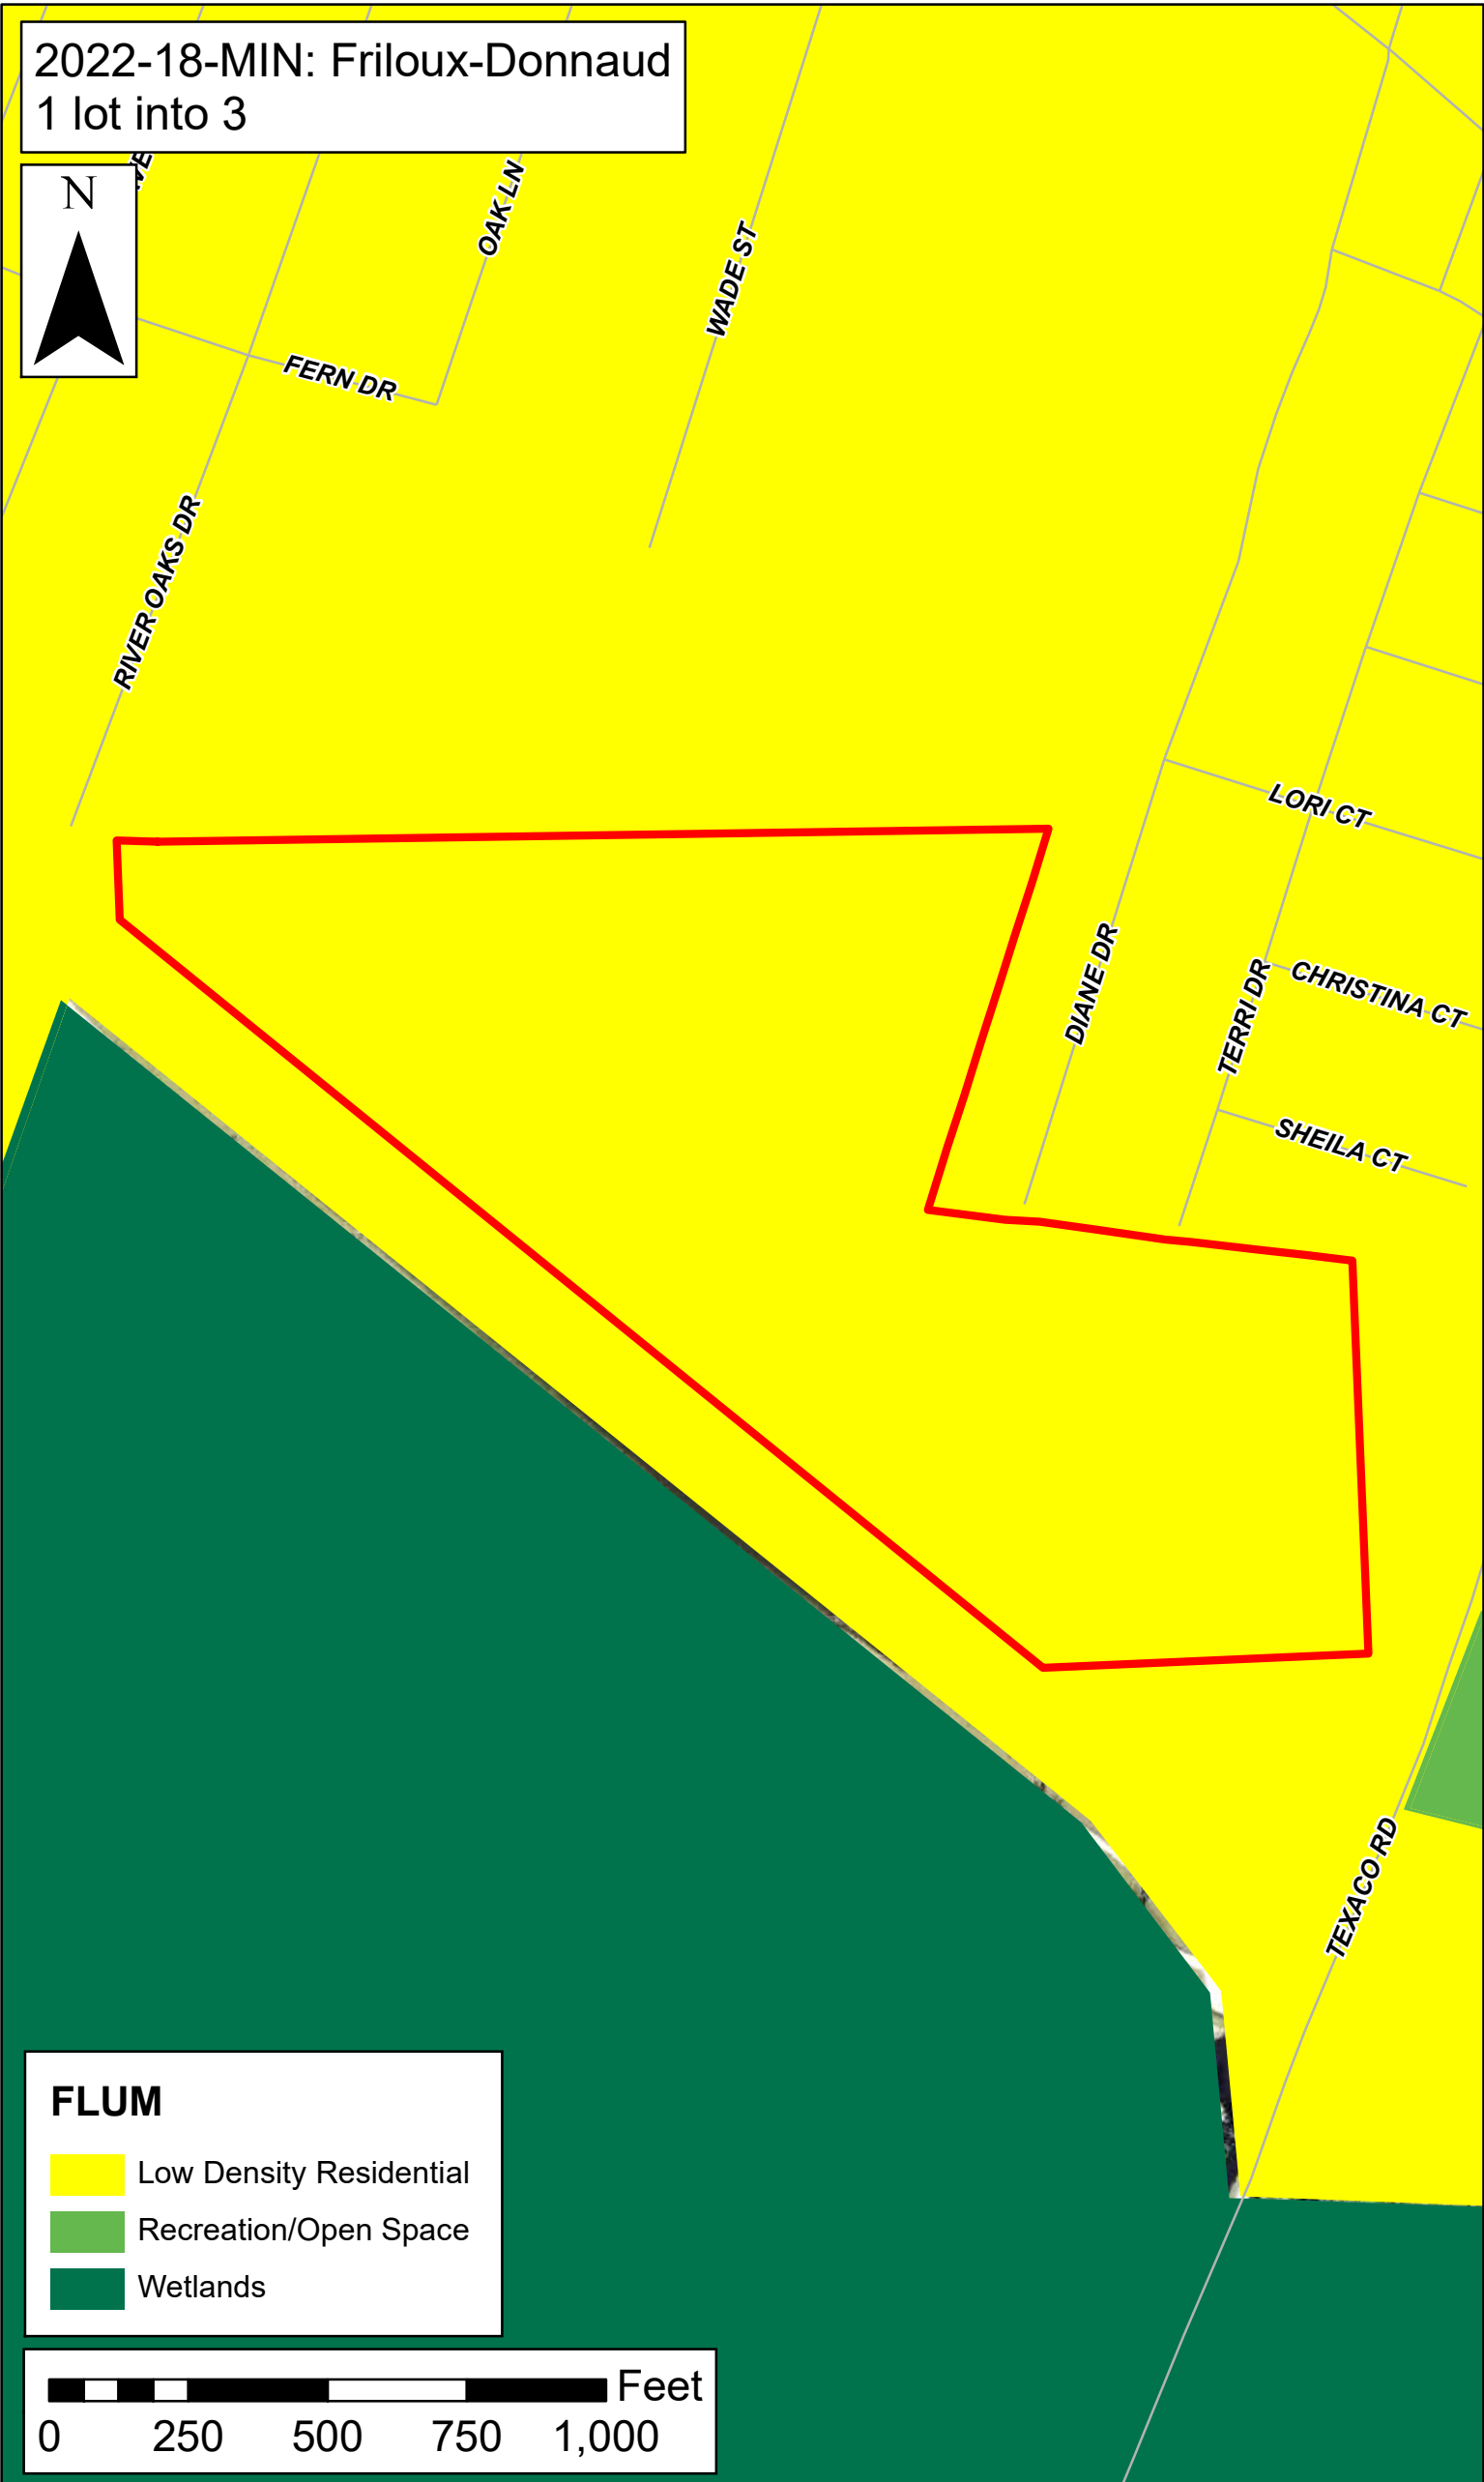

2022-18-MIN: Friloux-Donnaud
1 lot into 3

OAK LN
WADE ST
FERN DR
RIVER OAKS DR
LORI CT
DIANE DR
TERRI DR
CHRISTINA CT
SHEILA CT
TEXACO RD

FLUM

-  Low Density Residential
-  Recreation/Open Space
-  Wetlands