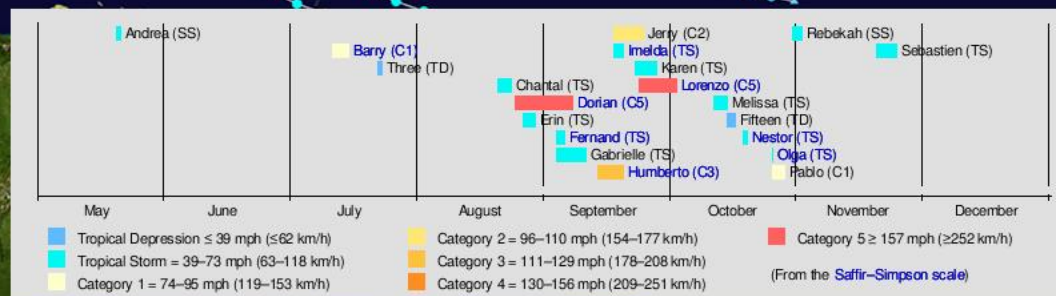

Actual Storms

Tropical Storms	9
Hurricanes (1-2)	6
Major Hurricanes (3+)	3

NOAA 2020 Seasonal Outlook

NOAA forecasts a 60% chance for a slightly-above normal season, 30% for a near-normal season, and a 10% below-normal season