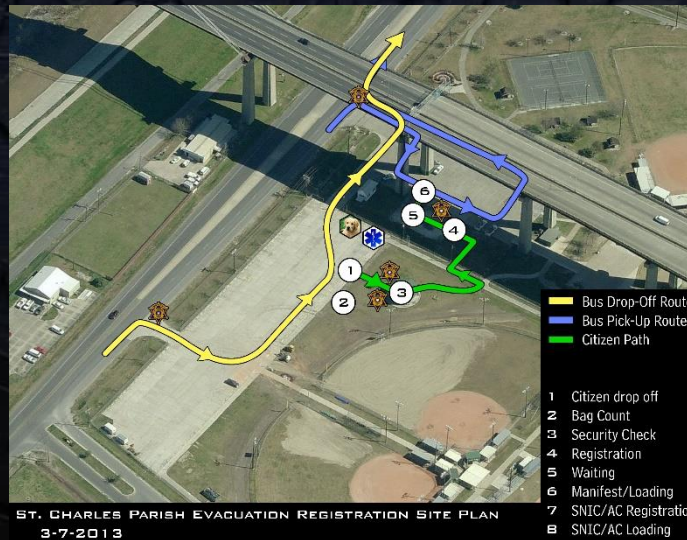

The background features a large, faint, circular seal. The outer ring of the seal contains the text "ST. CHARLES PARISH" at the top, "HOMELAND SECURITY & EMERGENCY PREPAREDNESS" around the bottom, and "1804" on the right side. The inner circle of the seal contains a shield with various symbols, including a cross, a book, and a lamp, surrounded by stars.

CSU Predictions

19 Named Storms

9 Hurricanes (cat 1-2)

4 Major Hurricanes (cat 3+)

**Saffir/Simpson category 3-5 are considered major hurricanes.*

Tropical Storm Cristobal

Mitigation

- Charlie and Friends

Preparedness

- Debris Clean-up
- HESCO Bastions
- Drills and Exercises
- Technology Training - ETN

Response

• GIS System

• VIGILANCE

The background features a large, faint seal of the St. Charles Parish School Board. The seal is circular and contains a central shield with various symbols including a book, a lamp, and a scale. The text around the seal includes "ST. CHARLES PARISH SCHOOL BOARD" at the top, "HOMELAND SECURITY" on the left, and "PREPAREDNESS" on the right. There are also stars around the inner border of the seal.