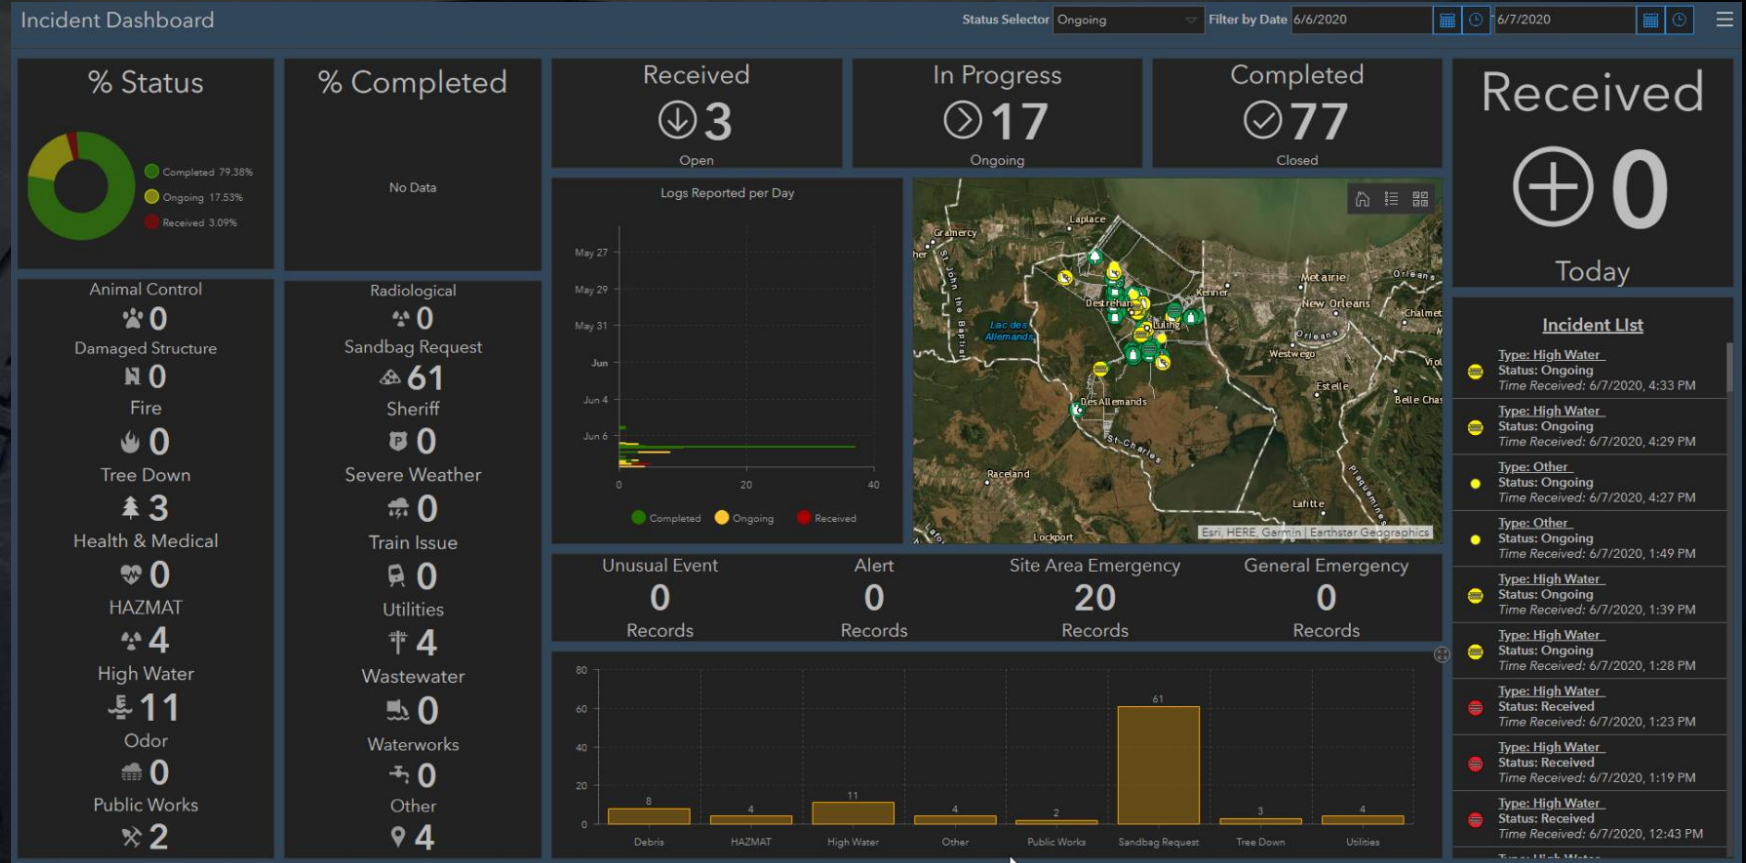

Preparedness

- Debris Clean-up
- HESCO Bastions
- Drills and Exercises
- Technology Training - ETN

Response

• GIS System

• VIGILANCE

The background features a large, faint seal of the St. Charles Parish School Board. The seal is circular and contains a central shield with various symbols including a book, a lamp, and a scale. The text around the seal includes "ST. CHARLES PARISH SCHOOL BOARD" at the top, "HOMELAND SECURITY" on the left, and "PREPAREDNESS" on the right. There are also stars around the inner border of the seal.