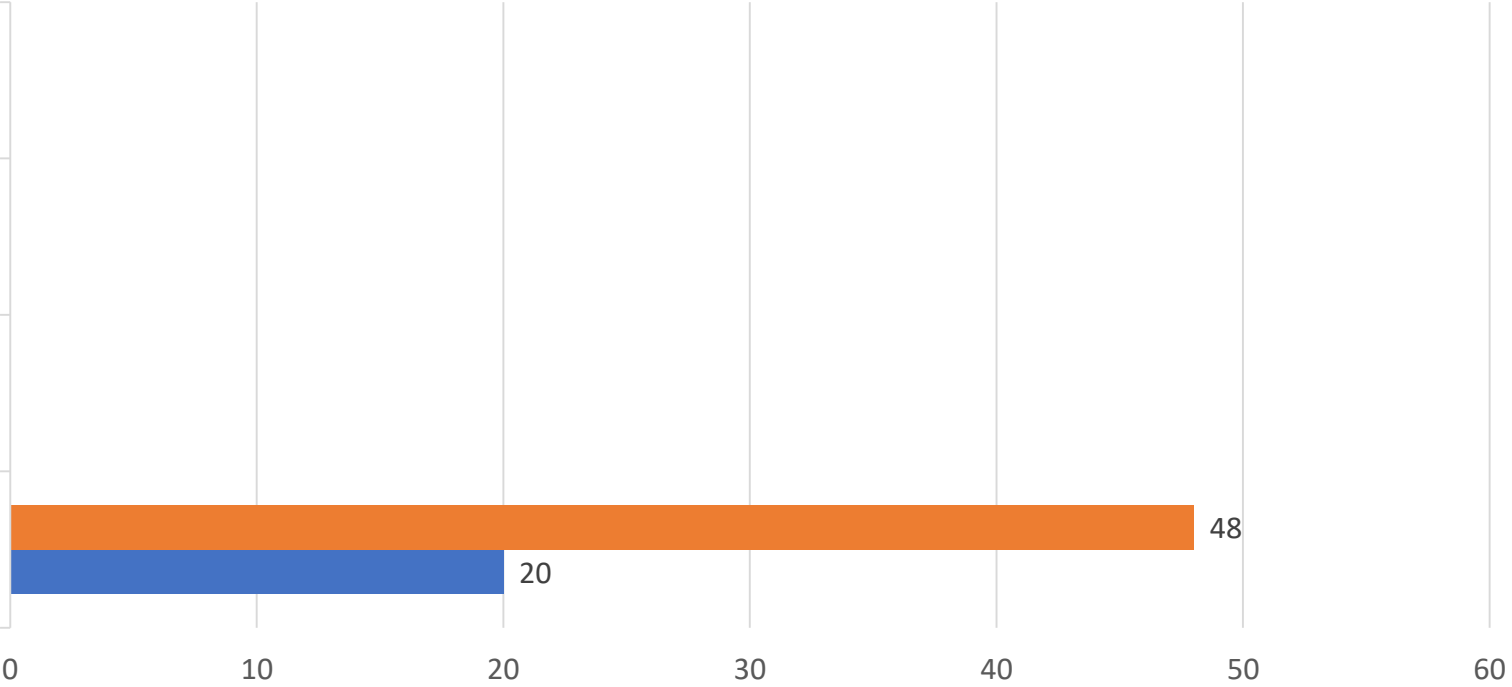

■ 2021 Rainfall as of Today ■ Average Yearly Rainfall Through May

St. Charles Parish Coronavirus (COVID-19) Information Da...

May 17, 2021

Parish-Wide Statistics

Week 1

Week 2 Positivity

Total Positive Cases
 5,467