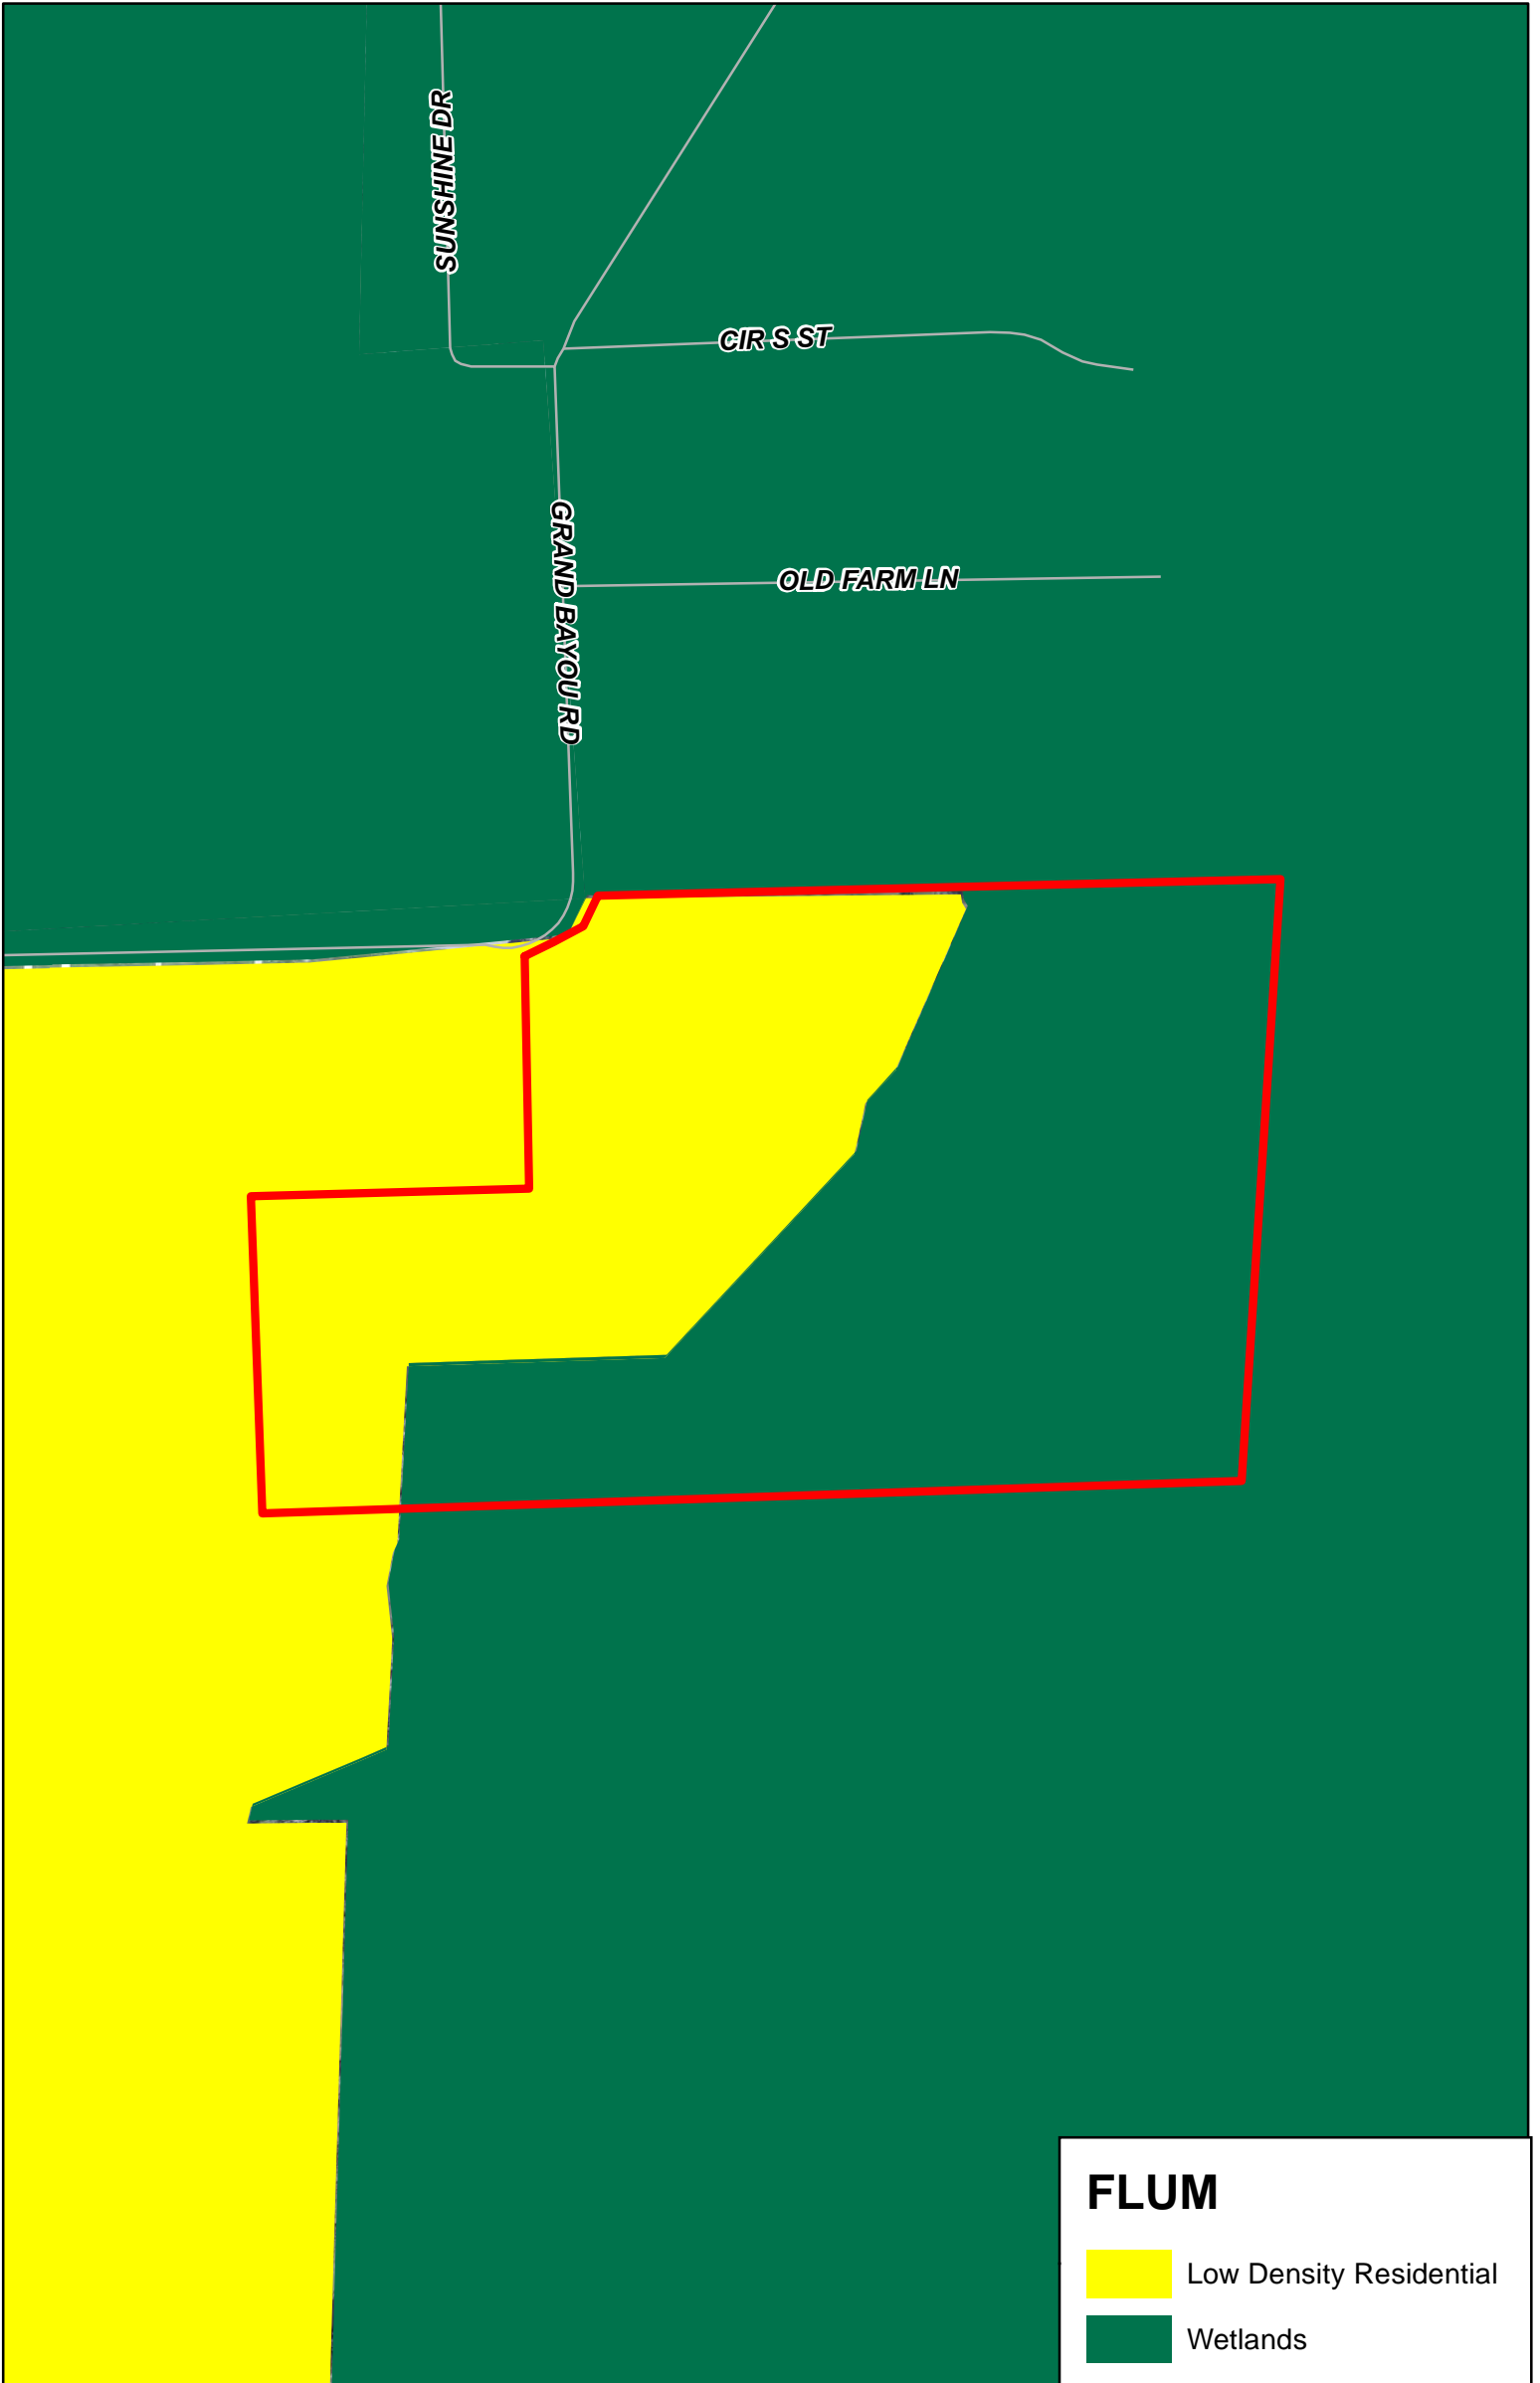

2021-6-MIN

Requested by: Sunset Ridge Development, LLC

5 lots into 6

FLUM

-  Low Density Residential
-  Wetlands