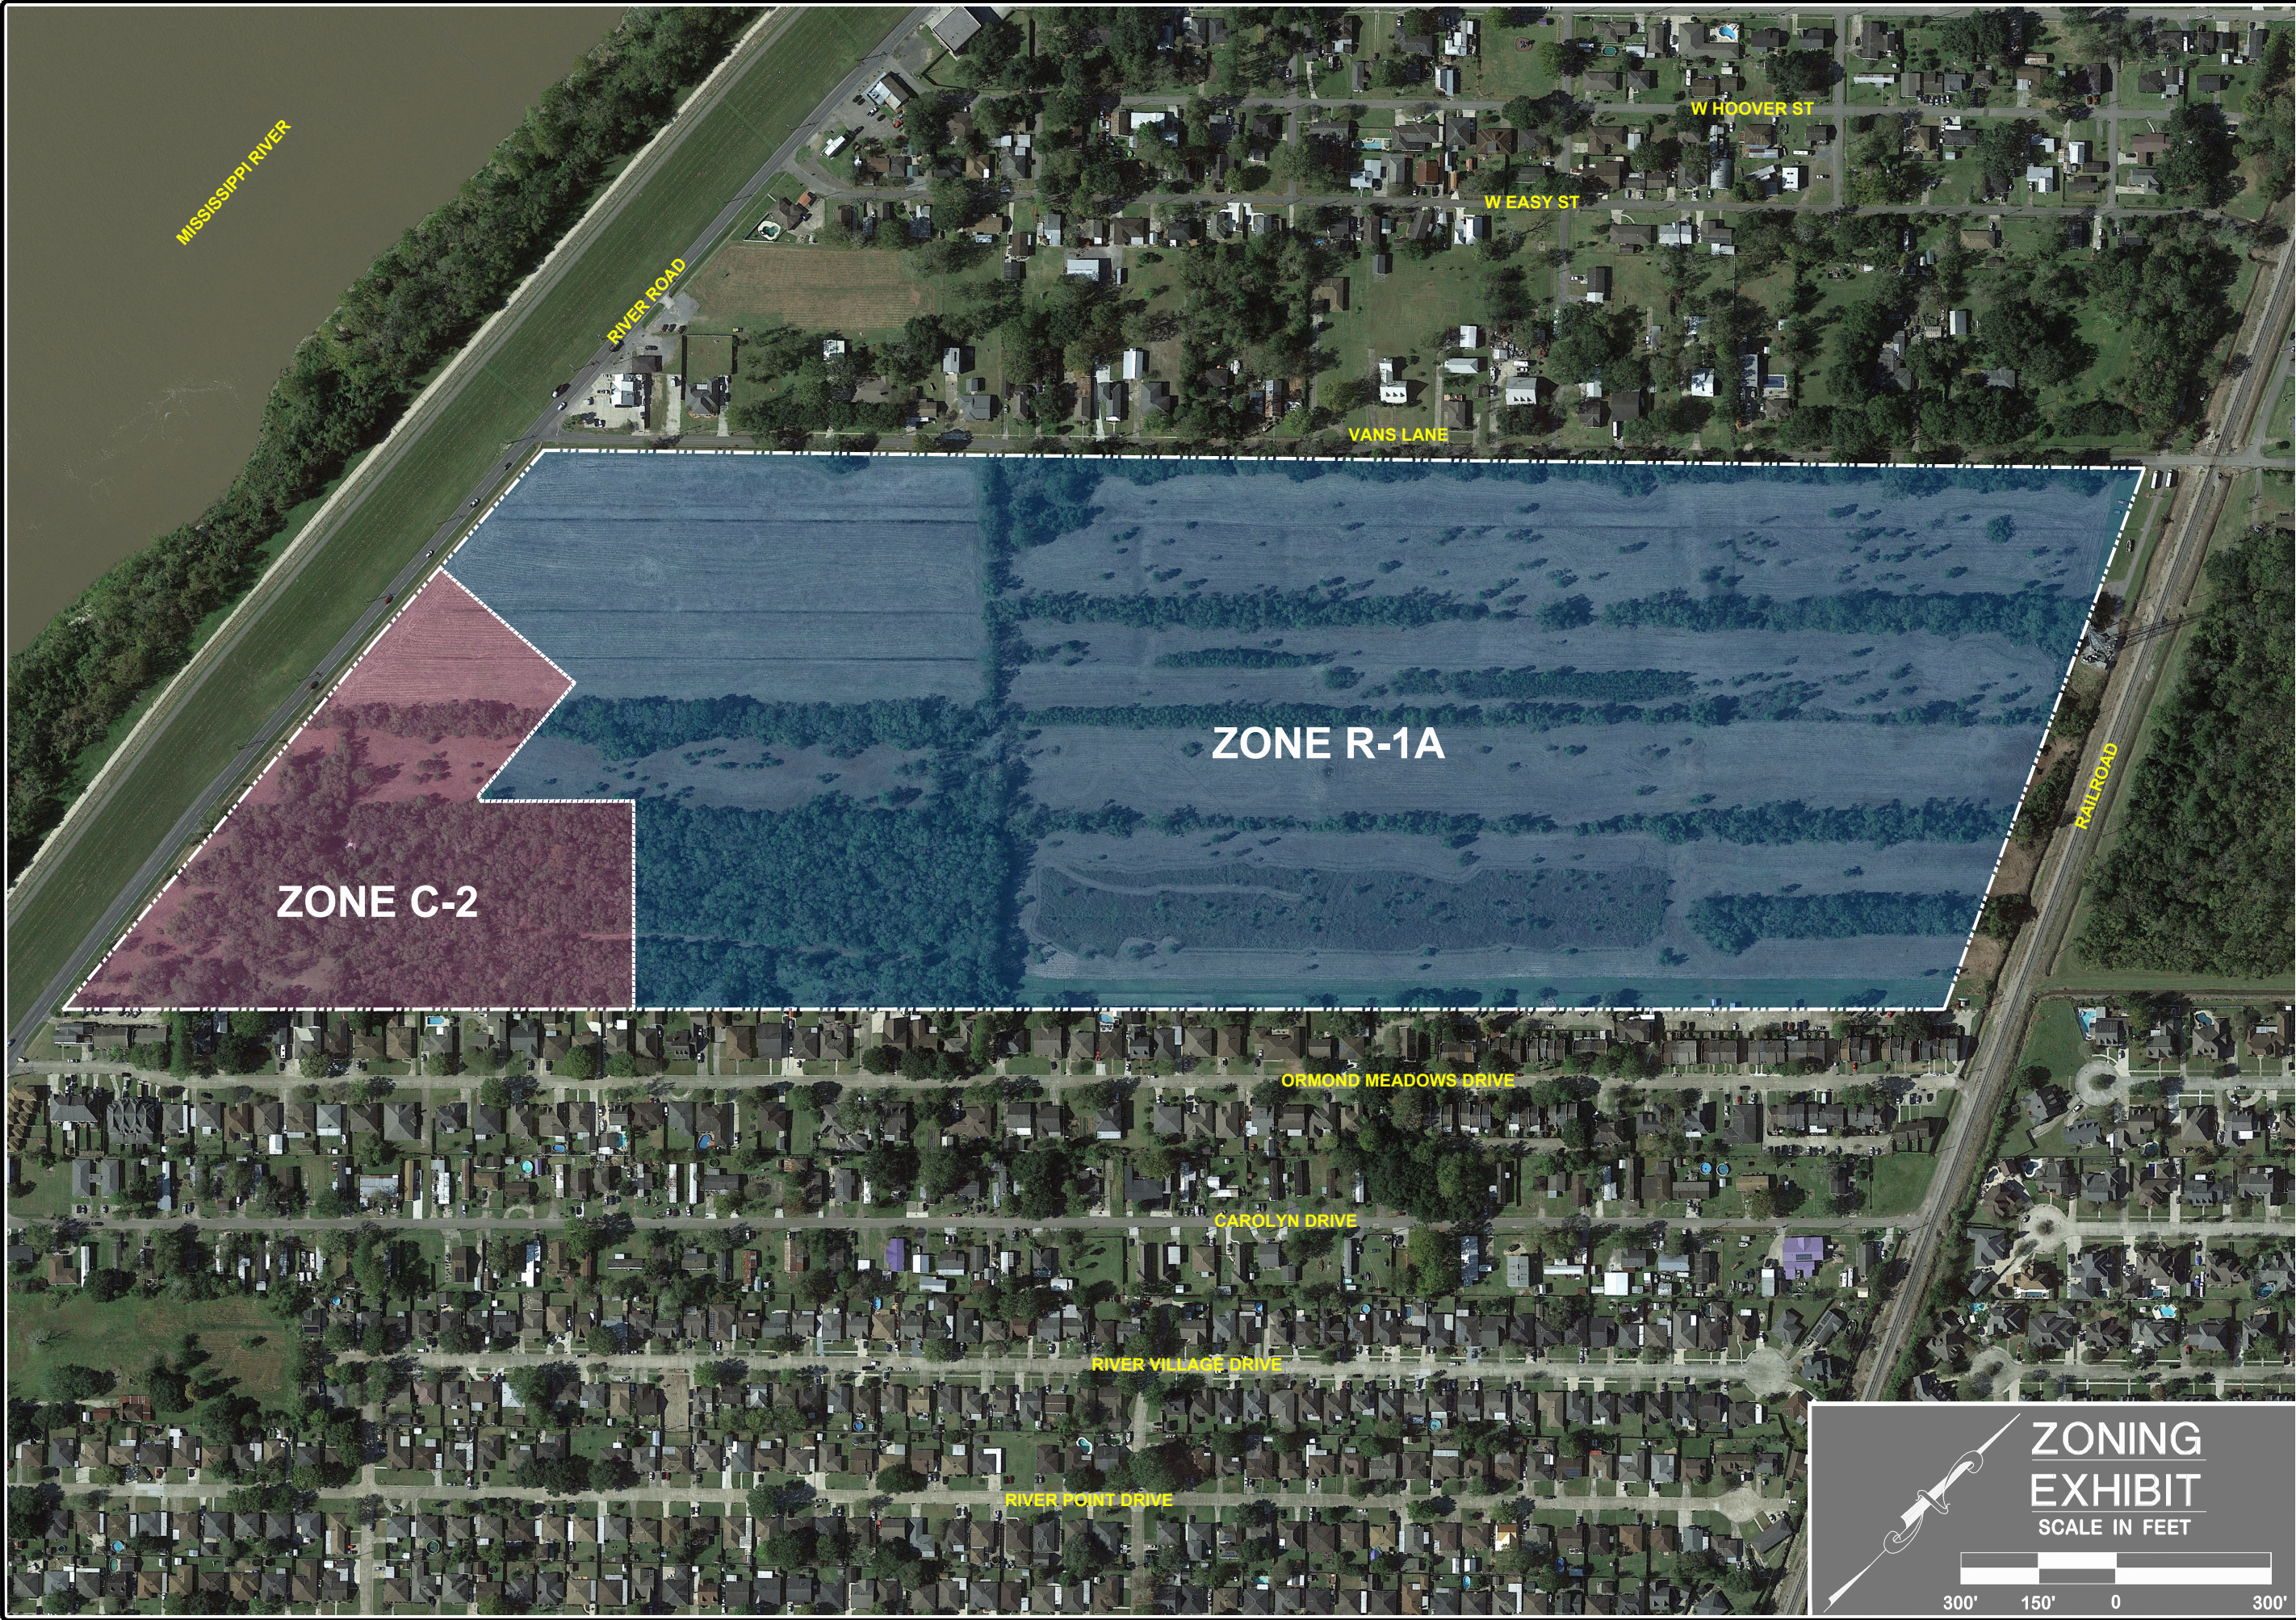

J:\CAD\DWG\19-000\19-540\EXHIBITS\19-540_07-30-20_ZONING_EXHIBIT.dwg

314 E. Bayou Road
Thibodaux, LA 70301
Office: 985.447.0090
Fax: 985.447.7009
www.ddgpc.com

VICTORIA ESTATES
DESTREHAN, LOUISIANA
ST. CHARLES PARISH
FOR VICTORIA ESTATES, LLC
NEW ORLEANS, LOUISIANA

DRAWN GJP
CHECKED MPR
ISSUE DATE 07-30-20
PROJECT NO. 19-540
SHEET EX-1